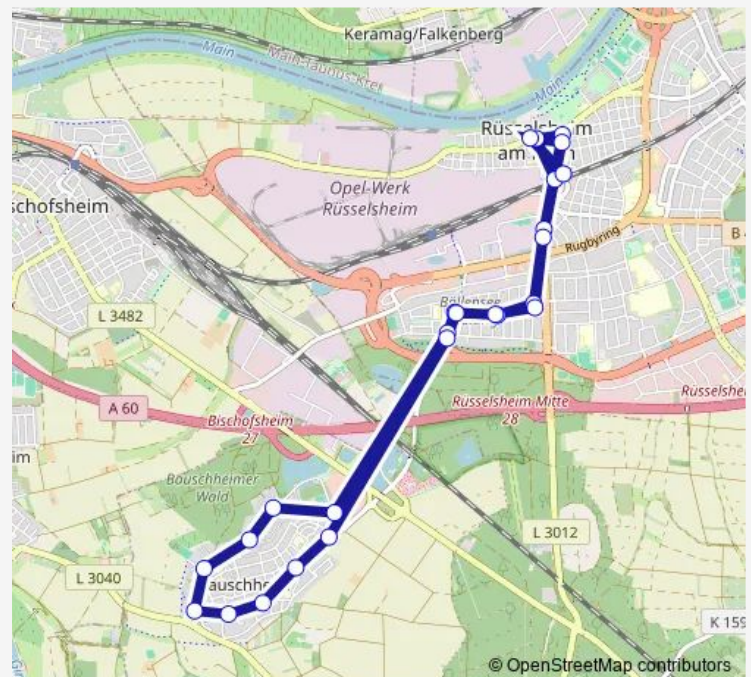

Wednesday 04:37-22:32

Thursday 04:37-22:32

Friday 04:37-22:32

Saturday 05:52-22:32

Sunday 07:46-22:32

Route info

Direction: Rüsselsheim Bahnhof

Stops: 25

Trip Duration: 0 hour 41 min

Rüsselsheim Neckarstraße

Rüsselsheim Friedensplatz

Rüsselsheim Marktplatz

Rüsselsheim Bahnhof

6 Bus time schedules and route maps are available in an offline PDF at busmaps.com. Use the busmaps.com website to see live bus times, train schedule or subway schedule, and step-by-step directions for all public transit in Mainz