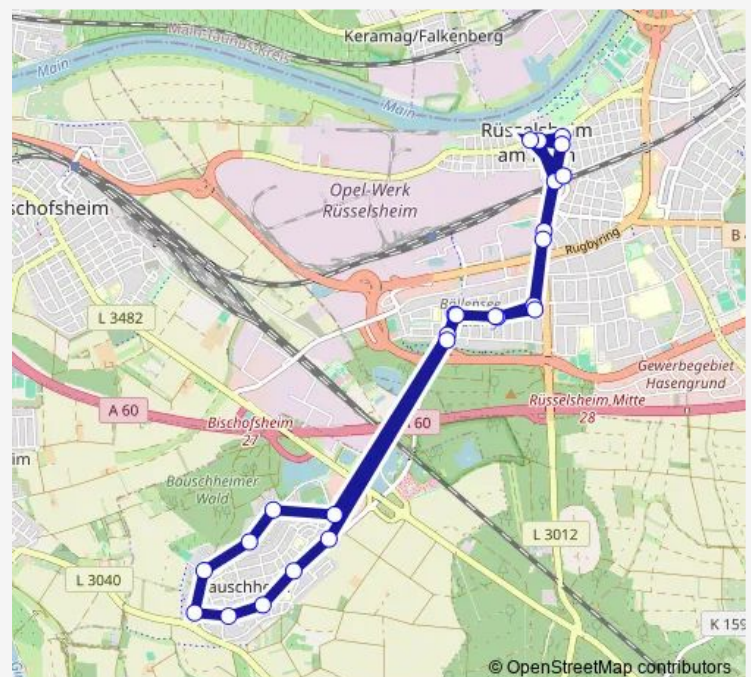

Wednesday 04:37-22:32

Thursday 04:37-22:32

Friday 04:37-22:32

Saturday 05:52-22:32

Sunday 07:46-22:32

Route info

Direction: Rüsselsheim Bahnhof

Stops: 25

Trip Duration: 0 hour 41 min

Rüsselsheim Neckarstraße

Rüsselsheim Friedensplatz

Rüsselsheim Marktplatz

Rüsselsheim Bahnhof

6 Bus time schedules and route maps are available in an offline PDF at busmaps.com. Use the busmaps.com website to see live bus times, train schedule or subway schedule, and step-by-step directions for all public transit in Mainz