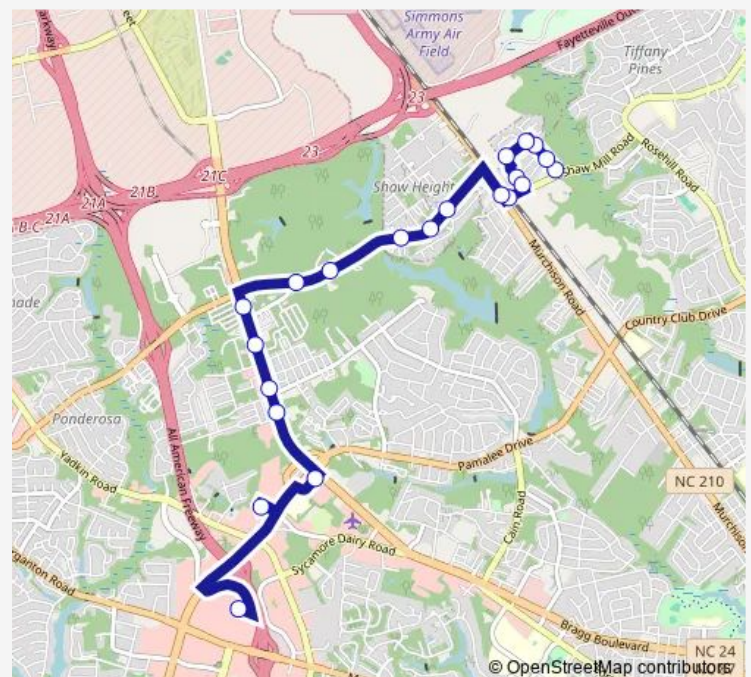

Bragg Blvd/401 By pass ramp

Bragg Blvd/Zollie Jones Rd

Bragg Blvd/Johnson St

Bragg Blvd/Fleishman St

Old Shaw Rd/Bragg Blvd

Old Shaw Rd/Shaw Rd

Shaw Rd/Fuji Dr

Shaw Rd/Gulf Dr

Shaw Rd/Poinsett Ct

Shaw Rd/Hibiscus Dr

Murchison Rd/Shaw Rd

Shaw Mill Rd/Murchison Rd

University Estates

Route schedule

Cross Creek Mall — University Estates

Monday	06:00-18:00
Tuesday	06:00-18:00
Wednesday	06:00-18:00
Thursday	06:00-18:00
Friday	06:00-18:00
Saturday	09:00-18:00
Sunday	10:00-18:00

Route info

Direction: Cross Creek Mall

Stops: 17

Trip Duration: 0 hour 30 min

Direction

University Estates — Cross Creek Mall

21 stops

[Open route schedule](#)

Tuesday 05:30-18:30

Wednesday 05:30-18:30

Thursday 05:30-18:30

Friday 05:30-18:30

Saturday 08:30-18:30

Sunday 09:30-18:30

Route info

Direction: University Estates