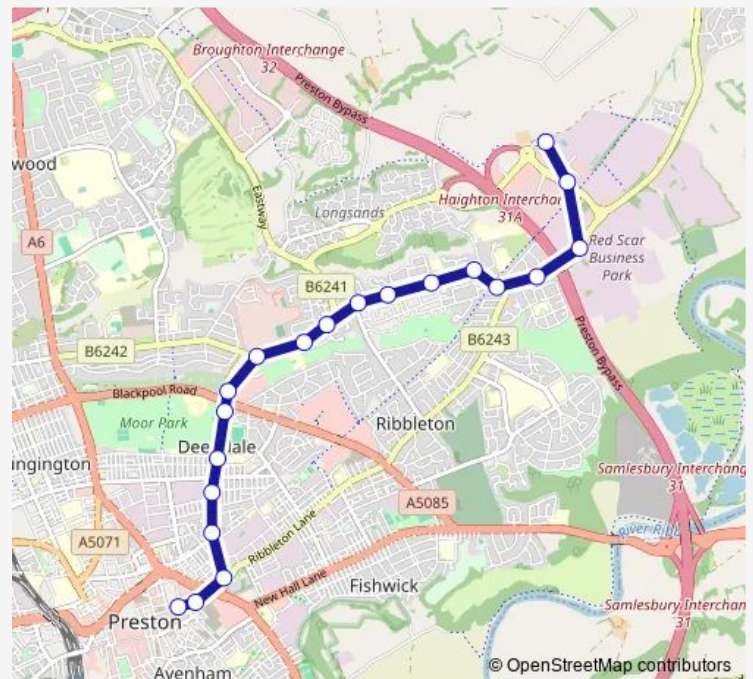

### Direction

Bus Station — James Hall Head Office

22 stops

[Open route schedule](#)

- Bus Station
- Lancaster Road
- Pole Street
- Edmund Street
- Meadow Street
- Holmrook Road
- Moor Park HS
- Football Ground
- Sainsburys
- Barracks
- Fenton Road
- Clifton House
- Cromwell Road
- Silverdale Drive
- Shops
- Oakworth Avenue
- Rothwell Crescent
- Clock Garage
- Motorway Bridge
- Industrial Estate
- Bluebell Way

### Route info

Direction: Bus Station

Stops: 22

Trip Duration: 0 hour 21 min

6 — Preston - Redscar

## Direction

Bus Station — James Hall Head Office

22 stops

[Open route schedule](#)

Bus Station

Lancaster Road

Pole Street

Edmund Street

## Route info

Direction: Bus Station

Stops: 22

Trip Duration: 0 hour 21 min