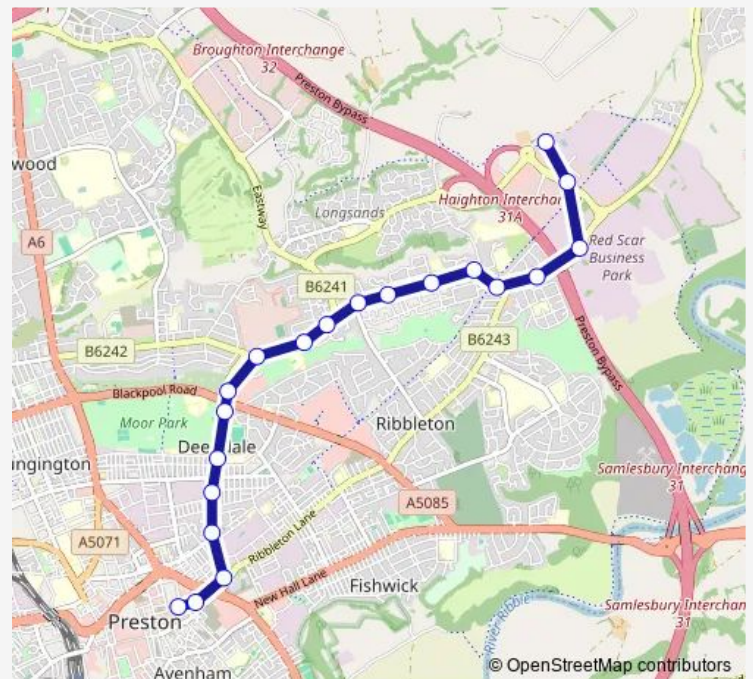

### Route schedule

Bus Station — James Hall Head Office

Monday	22:10
Tuesday	22:10
Wednesday	22:10
Thursday	22:10
Friday	22:10
Saturday	22:10
Sunday	21:10

### Route info

Direction: Bus Station

Stops: 22

Trip Duration: 0 hour 21 min

6 — Preston - Redscar

## Direction

Bus Station — James Hall Head Office

22 stops

[Open route schedule](#)

Bus Station

Lancaster Road

Pole Street

Edmund Street

## Route info

Direction: Bus Station

Stops: 22

Trip Duration: 0 hour 21 min