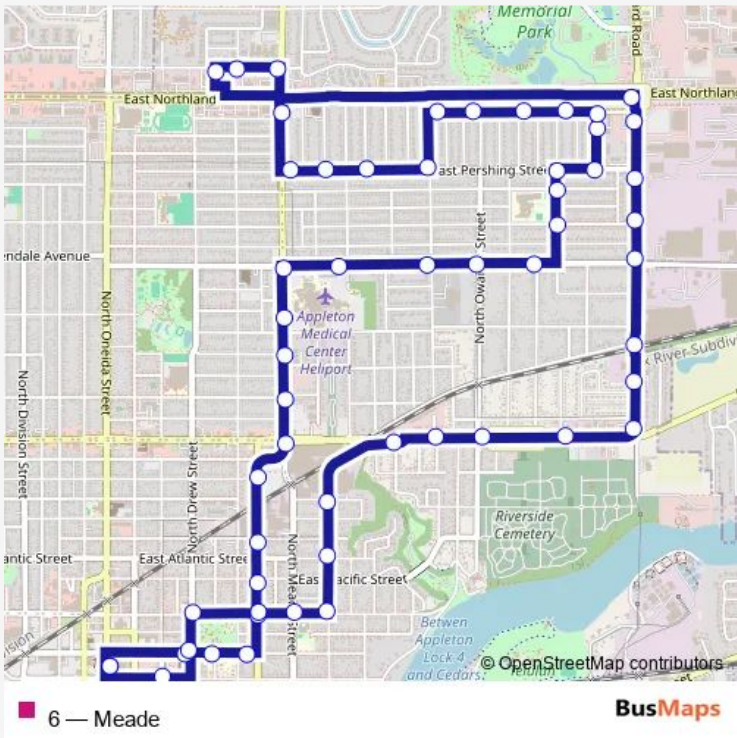

## Bus 6 Meade

[Go to website](#)

**Direction**  
 Transit Center — Transit Center

56 stops

[Open route schedule](#)

- Transit Center
- E Franklin & N Drew
- E Franklin & N Park
- E Franklin & N Lawe
- N Lawe & E North
- N Lawe & E Pacific
- N Lawe & E Hancock
- N Lawe & E Spring
- N Meade & E Wisconsin
- N Meade & E Brewster
- N Meade & E Roosevelt
- N Meade & E Grant
- N Meade & E Glendale
- E Glendale & N Viola
- E Glendale & N McDonald
- E Glendale & N Owaissa
- E Glendale & N Charlotte
- N Alexander & E Marquette
- N Alexander & E Lindbergh
- N Alexander & E Pershing
- E Pershing & N Helen

Route schedule  
 Transit Center — Transit Center

Monday	17:45-22:01
Tuesday	17:45-22:01
Wednesday	17:45-22:01
Thursday	17:45-22:01
Friday	17:45-22:01
Saturday	08:45-22:01
Sunday	—

Route info

Direction: Transit Center

Stops: 56

Trip Duration: 0 hour 25 min

N Helen @ Treyton Oaks

N Helen & E Longview

1616 E Longview

E Longview & N Ullman

E Longview & Owaissa

E Longview & Hillwood