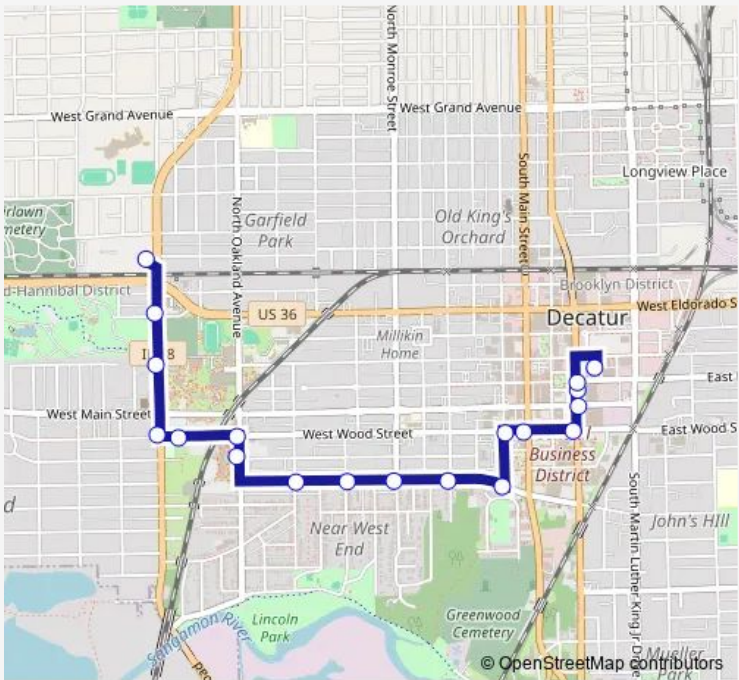

Bus 6 Purple Line

[Go to website](#)

Direction
 Fairview Plaza — Transit Center BAY 3
 19 stops
[Open route schedule](#)

- Fairview Plaza
- S Fairview & W Eldorado
- S Fairview & W Kirkland
- W Wood & S Fairview
- Disc East
- Oakland & W Wood
- Oakland & W Macon
- W Decatur & S Haworth
- W Decatur & S Crea
- W Decatur & S Monroe
- W Decatur & S Edward
- W Decatur & S Church
- S Church & Wood
- Wood & S Main
- Wood & N Franklin
- S Franklin ST & E Main St
- N Franklin ST & South Park St
- N Franklin ST & E Prairie Ave
- Transit Center BAY 3

Route schedule
 Fairview Plaza — Transit Center BAY 3

Monday	—
Tuesday	—
Wednesday	—
Thursday	—
Friday	—
Saturday	—
Sunday	09:58-17:58

Route info
 Direction: Fairview Plaza
 Stops: 19
 Trip Duration: 0 hour 12 min

Direction

Transit Center BAY 3 — Fairview Plaza

19 stops

[Open route schedule](#)

Transit Center BAY 3

E Prairie AVE & Martin Luther King Dr

MLK & Main

MLK & Wood

Transit Center BAY 3 — Fairview Plaza

Monday	—
Tuesday	—
Wednesday	—
Thursday	—
Friday	—
Saturday	—
Sunday	09:45-17:45

Route info

Direction: Transit Center BAY 3

Stops: 19

Trip Duration: 0 hour 13 min

6 Bus time schedules and route maps are available in an offline PDF at busmaps.com. Use the busmaps.com website to see live bus times, train schedule or subway schedule, and step-by-step directions for all public transit in Decatur