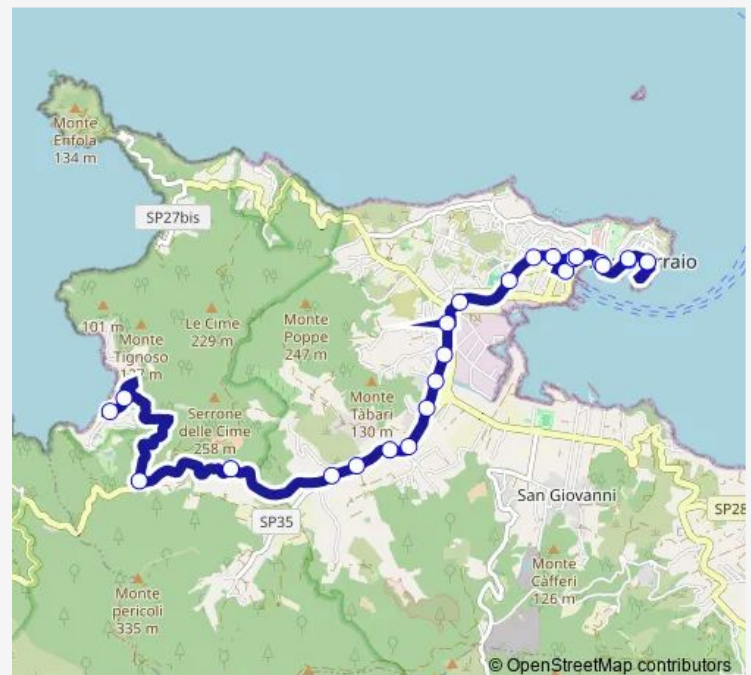

Saturday 09:18-14:30

Sunday —

Route info

Direction: Viticcio Capolinea

Stops: 26

Trip Duration: 0 hour 22 min

V. Carducci 31

V. Vittorio Emanuele li, 14

Calata Mazzini, 21

Calata Matteotti Capolinea

Portoferraio, Calata Matteotti

Direction

Portoferraio, Calata Matteotti — Viticcio Capolinea

21 stops

[Open route schedule](#)

Portoferraio, Calata Matteotti

Wednesday 09:00-14:10

Thursday 09:00-14:10

Friday 09:00-14:10

Saturday 09:00-14:10

Sunday —

Route info

Direction: Portoferraio, Calata Matteotti

Stops: 21

Direction: Portoferraio Calata Italia

Stops: 25

Trip Duration: 0 hour 28 min

Direction

Biodola — Portoferraio Calata Italia

17 stops

[Open route schedule](#)

Biodola