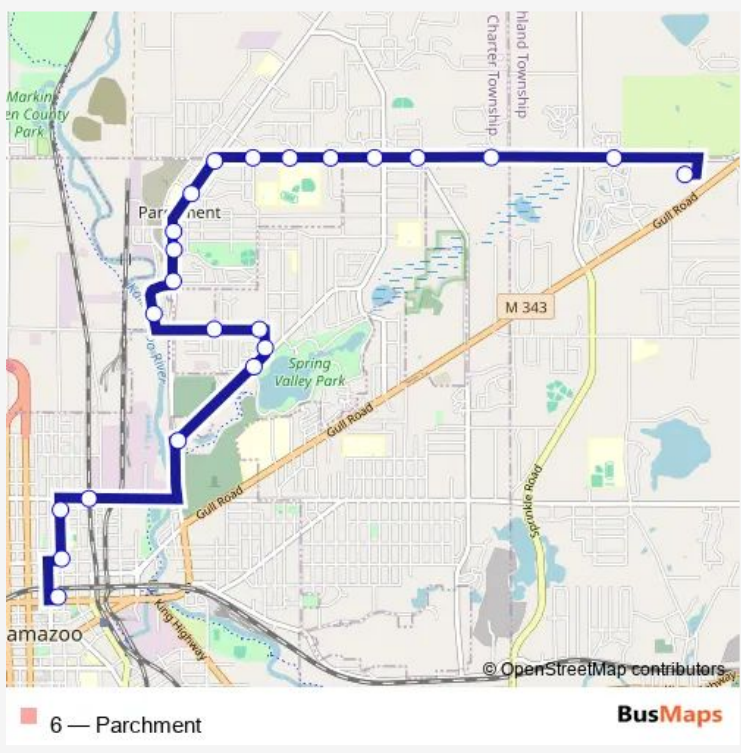

Bus 6 Parchment

[Go to website](#)

Direction
 Kalamazoo Transit Center — Gull Road at E G Ave
 23 stops
[Open route schedule](#)

- Kalamazoo Transit Center
- Burdick & North
- Burdick & Paterson
- Patterson & Pitcher
- Mt. Olivet & Riverview
- Mt. Olivet & Spring Valley Dr.
- Virginia & Mt Olivet
- Virginia & Mosel
- Mosel & Sonora
- Commerce Ln & Link Ln
- S Riverview Dr. & Devon Ave
- S. Riverview Dr. & Park Dr.
- S. Riverveiw Dr. & Glendale
- Riverview & Glenguile
- Riverview & G Avenue
- G Avenue & Orient
- G Avenue & Simmons
- G Avenue & Haymac
- G Avenue & Mt. Olivet
- G Avenue & Nazareth
- G Avenue & 24th St.

Route schedule
 Kalamazoo Transit Center — Gull Road at E G Ave

Monday	06:15-21:15
Tuesday	06:15-21:15
Wednesday	06:15-21:15
Thursday	06:15-21:15
Friday	06:15-21:15
Saturday	06:15-18:15
Sunday	09:15-16:15

Route info
 Direction: Kalamazoo Transit Center
 Stops: 23
 Trip Duration: 0 hour 25 min

G Avenue & Gull Prairie Drive

Gull Road at E G Ave

Direction

Gull Road at E G Ave — Kalamazoo Transit Center

24 stops

G Ave & Orient

Riverview & G Avenue

Riverview & Glenguile

S. Riverview Dr. & Island Ave.

Riverview at Bellisle

Commerce Ln & S. Riverview Dr.

Link & Service Ln

Mosel & Laredo