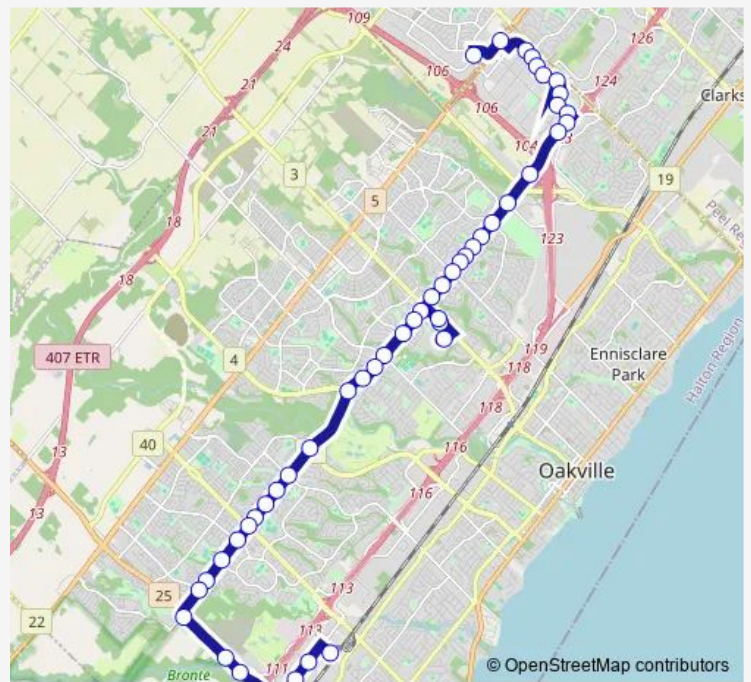

**Bus 6 Upper Middle**

[Go to website](#)

**Direction**  
 Laird + Ridgeway — Bronte GO Station  
 50 stops  
[Open route schedule](#)

- Laird + Ridgeway
- Dundas St West + Hampshire Gate
- Bristol Circle + Dover Gate
- Bristol Circle + Brighton Rd
- Bristol Circle + south of Brighton Rd
- Bristol Circle + Plymouth Dr
- Bristol Circle + 2120 Bristol Circle
- Bristol Circle + London Lane
- Bristol Circle + Winston Park Dr
- Winston Park Dr + north of Upper Middle Rd East
- Upper Middle Rd East + Winston Park Dr
- Upper Middle Rd East + Buckingham Rd
- Upper Middle Rd East east of 9th Line
- Upper Middle Rd East + Joshuas Creek Dr
- Upper Middle Rd East + Grand Blvd
- Upper Middle Rd East west of Grand Blvd
- Upper Middle Rd East + Grosvenor St
- Upper Middle Rd East west of Grosvenor St
- Upper Middle Rd East east of 8th Line
- Upper Middle Rd East + 8th Line
- Upper Middle Rd East + Golden Meadow Tr

**Route schedule**  
 Laird + Ridgeway — Bronte GO Station

Monday	06:45-19:50
Tuesday	06:45-19:50
Wednesday	06:45-19:50
Thursday	06:45-19:50
Friday	06:45-19:50
Saturday	06:50-18:50
Sunday	07:50-18:50

**Route info**  
 Direction: Laird + Ridgeway  
 Stops: 50  
 Trip Duration: 0 hour 45 min

Bronte Rd north of Wyecroft Rd

Wyecroft Rd + South Service Rd West

Wyecroft Rd + Pacific Rd

Wyecroft Rd + Westgate Rd

Bronte GO Station