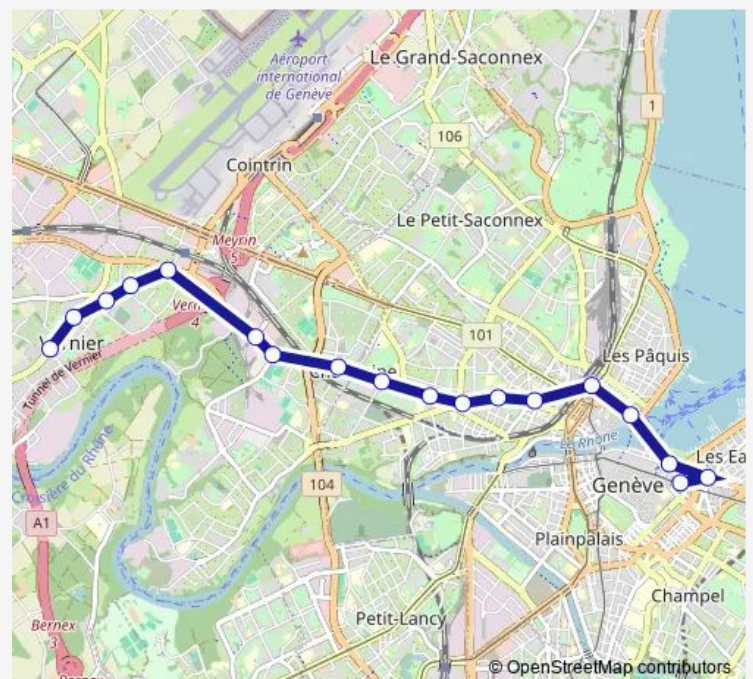

### Direction

Genève, Rive — Vernier, village

18 stops

[Open route schedule](#)

Genève, Rive

Genève, Place des Eaux-Vives

Genève, Métropole

Genève, Mont-Blanc

### Route schedule

Genève, Rive — Vernier, village

Monday	—
Tuesday	—
Wednesday	—
Thursday	—
Friday	25:28-02:30 <sup>+1</sup>
Saturday	03:00-02:30 <sup>+1</sup>
Sunday	03:00

### Route info

Direction: Genève, Rive

Stops: 18

Trip Duration: 0 hour 28 min

6 — B 6

BusMaps

## Direction

Genève, Rive — Vernier, village

18 stops

[Open route schedule](#)

Genève, Rive

Genève, Place des Eaux-Vives

Genève, Métropole

Genève, Mont-Blanc