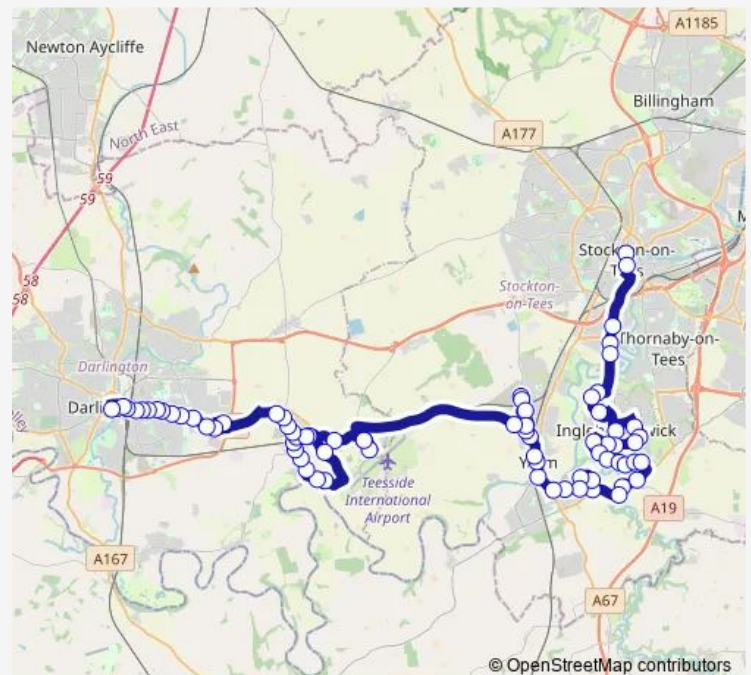

### Route schedule

Allens West Roundabout — High Street Stand V

Monday 07:16

Tuesday 07:16

Wednesday 07:16

Thursday 07:16

Friday 07:16

Saturday 07:16

### Route info

Direction: Allens West Roundabout

Stops: 45

Trip Duration: 0 hour 36 min

Brendon Grove

Penyghent Way

Dunkery Close

Pembroke Drive