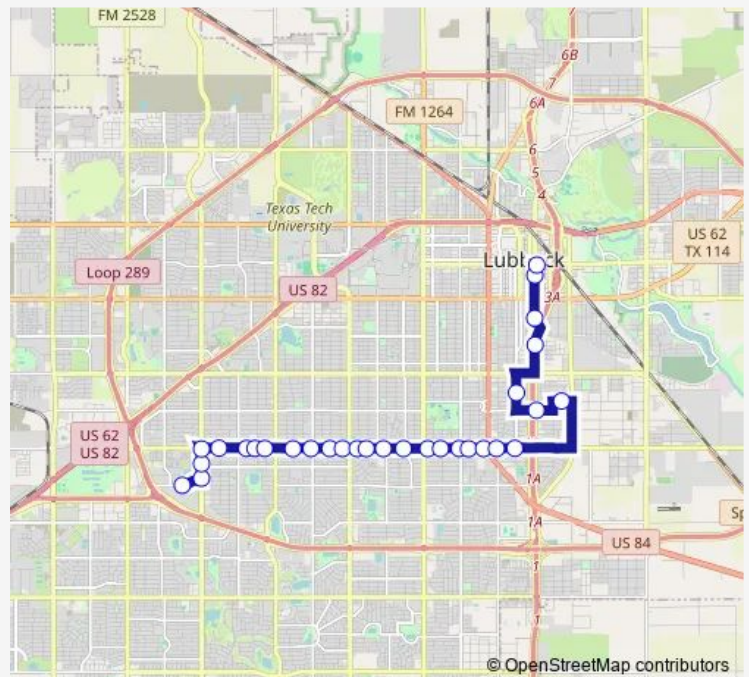

Bus 6 Buddy Holly / 50th Crosstown

[Go to website](#)

Direction
 South Plains Mall — Citibus Downtown Transfer Plaza
 30 stops
[Open route schedule](#)

- South Plains Mall
- Slide Road & 56th St.
- Slide Road & 53rd St.
- Slide Road & 50th St.
- 50th St. & Wayne Ave
- 50th St. & Toledo Ave
- 50th St. & Salem Ave
- 50th St. & Raleigh Ave
- 50th St. & Orlando Ave
- 50th St. & Memphis Ave
- 50th St. & Knoxville Ave
- United Supermarkets - 50th St. & Indiana Ave
- 50th St. & East of Indiana Ave
- 50th St. & Gary Ave
- 50th St. & Elgin Ave
- 50th St. & Boston Ave
- 50th St. & University Ave
- 50th St. & Ave W
- 50th St. & Ave U
- 50th St. & Ave T
- United Supermarkets - 50th St. & Ave Q

Direction: South Plains Mall
 Stops: 30
 Trip Duration: 0 hour 35 min

6 — Buddy Holly / 50th Crosstown

50th St. & Ave P

50th St. & Ave L

Larry Combest Community Health & Wellness Center

42nd St. & I-27 Frontage

Ave L & 38th St.

I-27 Frontage Road & 28th St.

Buddy Holly Ave & 23rd St.

Buddy Holly Ave & 14th St.

Citibus Downtown Transfer Plaza

Direction

Citibus Downtown Transfer Plaza — South Plains Mall

32 stops

Friday 06:05-17:45

Saturday 07:05-17:45

Sunday —

Route info

Direction: Citibus Downtown Transfer Plaza

Stops: 32

Trip Duration: 0 hour 35 min

50th St. & Salem Ave