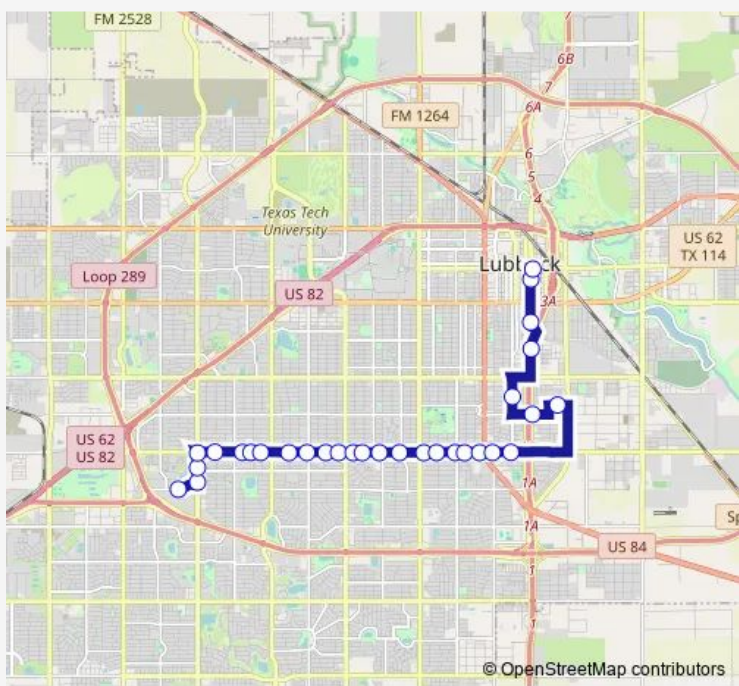

Bus 6 Buddy Holly / 50th Crosstown

[Go to website](#)

Direction
 South Plains Mall — Citibus Downtown Transfer Plaza
 30 stops
[Open route schedule](#)

- South Plains Mall
- Slide Road & 56th St.
- Slide Road & 53rd St.
- Slide Road & 50th St.
- 50th St. & Wayne Ave
- 50th St. & Toledo Ave
- 50th St. & Salem Ave
- 50th St. & Raleigh Ave
- 50th St. & Orlando Ave
- 50th St. & Memphis Ave
- 50th St. & Knoxville Ave
- United Supermarkets - 50th St. & Indiana Ave
- 50th St. & East of Indiana Ave
- 50th St. & Gary Ave
- 50th St. & Elgin Ave
- 50th St. & Boston Ave
- 50th St. & University Ave
- 50th St. & Ave W
- 50th St. & Ave U
- 50th St. & Ave T
- United Supermarkets - 50th St. & Ave Q

6 — Buddy Holly / 50th Crosstown **BusMaps**

50th St. & Ave P

50th St. & Ave L

Larry Combest Community Health & Wellness Center

42nd St. & I-27 Frontage

Ave L & 38th St.

I-27 Frontage Road & 28th St.

Buddy Holly Ave & 23rd St.

Buddy Holly Ave & 14th St.

Citibus Downtown Transfer Plaza

Direction

Citibus Downtown Transfer Plaza — South Plains Mall

32 stops

[Open route schedule](#)

Citibus Downtown Transfer Plaza

I-27 Frontage Road & 33rd St.

Route info

Direction: Citibus Downtown Transfer Plaza

Stops: 32

Trip Duration: 0 hour 35 min

50th St. & Salem Ave

50th St. & Wayne Ave

Slide Road & 52nd St.

54th St. & Slide Road