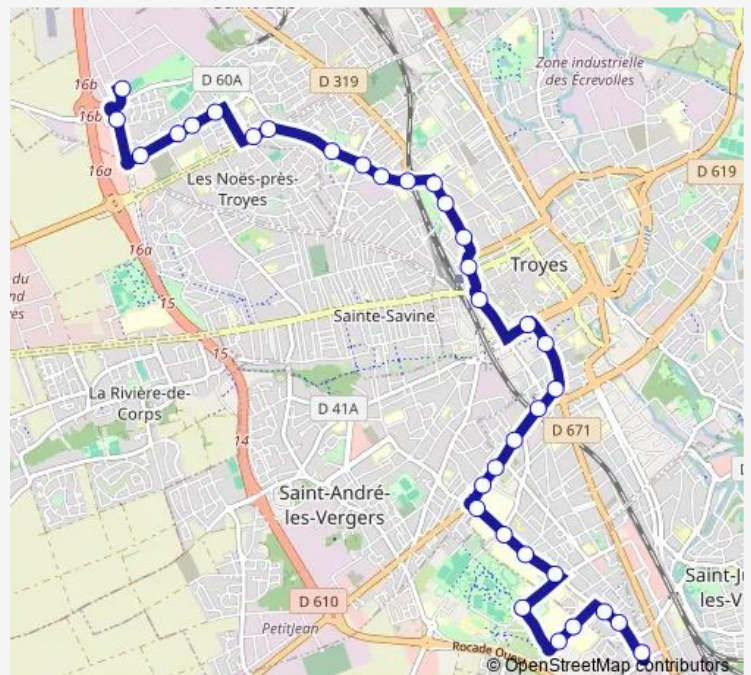

Bus 6 Chapelle ST LUC-Troyes

[Go to website](#)

Direction

undefined — undefined

0 stops

[Open route schedule](#)

Route schedule

undefined — undefined

Monday	05:42-20:50
Tuesday	05:42-20:50
Wednesday	05:42-20:50
Thursday	05:42-20:50
Friday	05:42-20:50
Saturday	05:40-20:50
Sunday	—

Route info

Direction:

Stops: 0

Trip Duration: — min

6 — Chapelle ST LUC-Troyes

Direction

Pres DE Lyon — Chartreux

34 stops

[Open route schedule](#)

Pres DE Lyon

Orme DE LA Croix

C Cial LA Chapelle

Gagnage

Tuesday 05:32-20:43

Wednesday 05:32-20:43

Thursday 05:32-20:43

Friday 05:32-20:43

Saturday 05:33-20:46

Sunday —

Route info

Direction: Pres DE Lyon