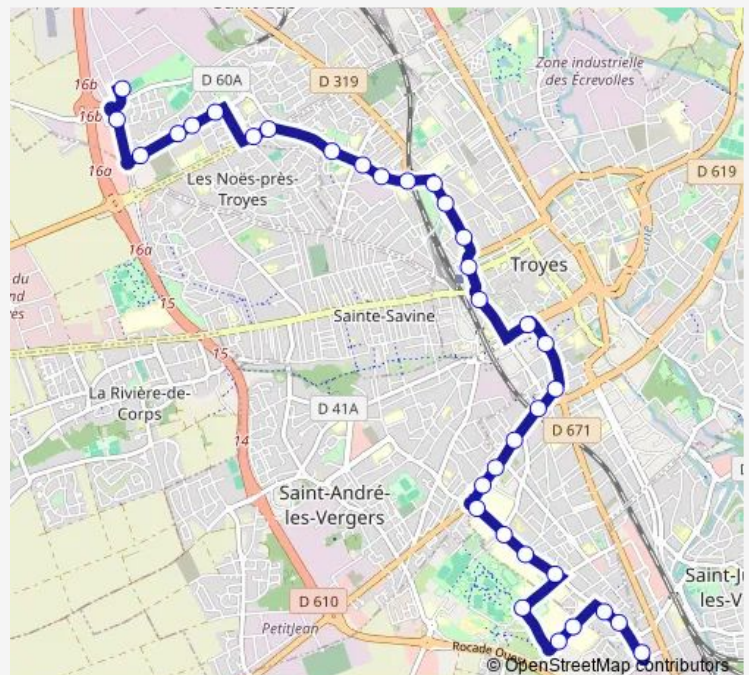

### Direction

undefined — undefined

0 stops

[Open route schedule](#)

### Route schedule

undefined — undefined

Monday 05:42-20:50

Tuesday 05:42-20:50

Wednesday 05:42-20:50

Thursday 05:42-20:50

Friday 05:42-20:50

Saturday 05:40-20:50

### Route info

Direction:

Stops: 0

Trip Duration: — min

6 — Chapelle ST LUC-Troyes