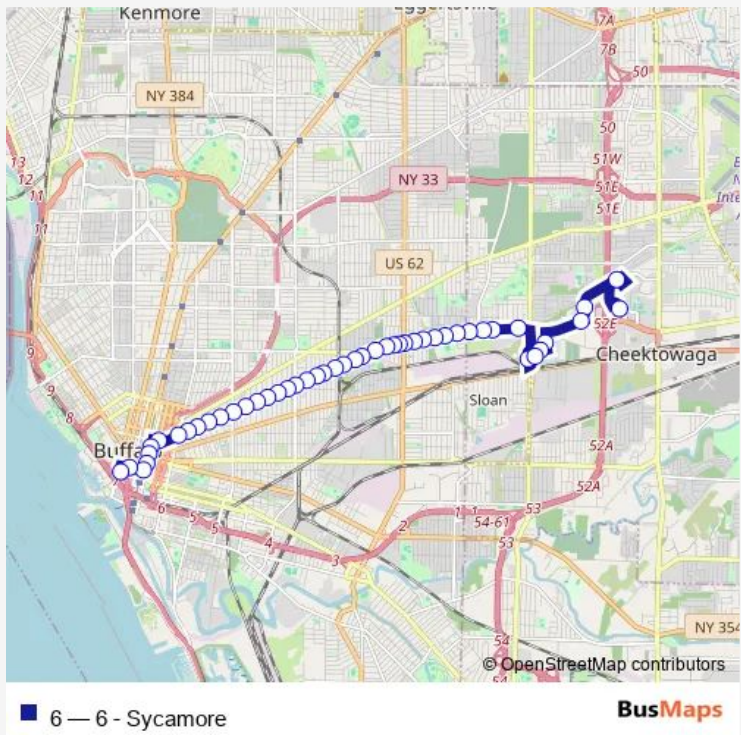

Bus 6 6 - Sycamore

[Go to website](#)

Direction
 Galleria Driveway Green Parking Ent — Lower Terrace
 Adams Mark South

48 stops

[Open route schedule](#)

- Galleria Driveway Green Parking Ent
- Galleria Drive Midway West East
- Galleria Drive Target South
- Walden Avenue 1750 Walden(Target Pl
- Thruway Mall Tops South
- Thruway Mall Tops West Nearside
- Harlem Road Bics South Farside
- Walden Avenue Thruway Transit Cente
- Walden Avenue Wanda Avenue West
- Walden Avenue Gualbert Avenue West
- Walden Avenue Hoerner Avenue West
- Walden Avenue Randolph Avenue West
- Walden Avenue Stewart Avenue West
- Walden Avenue Poplar Avenue West
- Walden Avenue 812 Walden Avenue Wes
- Walden Avenue Wood Avenue West
- Walden Avenue Sumner Place West
- Walden Avenue Bailey Avenue West
- Walden Avenue Burgard Place West
- Walden Avenue Gomble Avenue West
- Walden Avenue Rapin Place West

Route schedule
 Galleria Driveway Green Parking Ent — Lower Terrace
 Adams Mark South

Monday	04:46-23:53
Tuesday	04:46-23:53
Wednesday	04:46-23:53
Thursday	04:46-23:53
Friday	04:46-23:53
Saturday	06:00-22:40
Sunday	08:00-23:10

Route info

Direction: Galleria Driveway Green Parking Ent

Stops: 48

Trip Duration: 0 hour 44 min

Sycamore Street Harvey Austin Eleme

Sycamore Street Miller Avenue West

Sycamore Street Oberlin Avenue West

Sycamore Street Howlett Street West

Sycamore Street Lathrop Street West

Sycamore Street Sobieski Street Wes

Sycamore Street Loepere Street West

Sycamore Street Mills Street West

Sycamore Street Fillmore Avenue Wes

Sycamore Street Strauss Street West