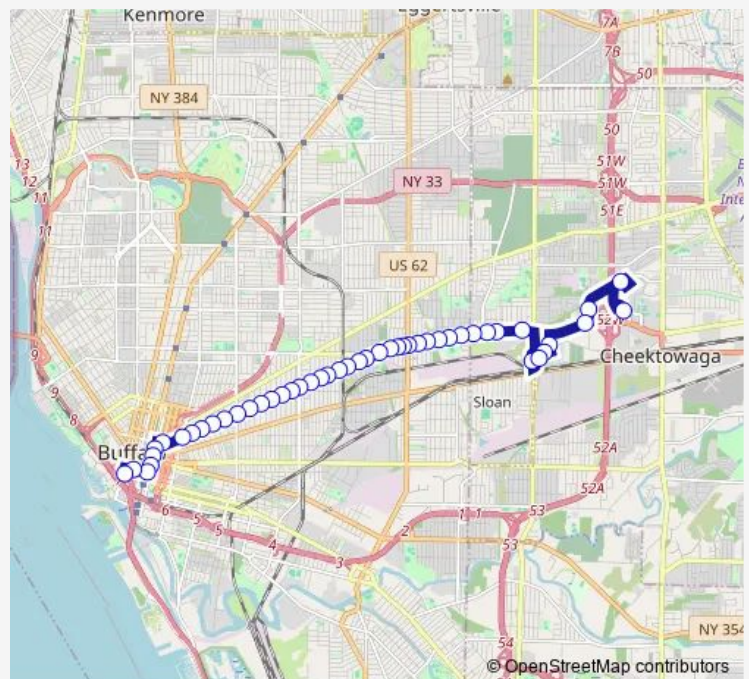

Walden Avenue 1750 Walden(Target Pl

Thruway Mall Tops South

Thruway Mall Tops West Nearside

Harlem Road Bics South Farside

Walden Avenue Thruway Transit Cente

Walden Avenue Wanda Avenue West

Walden Avenue Gualbert Avenue West

Walden Avenue Bailey Avenue West

Walden Avenue Burgard Place West

Walden Avenue Gomble Avenue West

Walden Avenue Rapin Place West

### Route schedule

Galleria Driveway Green Parking Ent — Lower Terrace  
Adams Mark South

Monday 04:46-23:53

Tuesday 04:46-23:53

Wednesday 04:46-23:53

Thursday 04:46-23:53

Friday 04:46-23:53

Saturday 06:00-22:40

### Route info

Direction: Galleria Driveway Green Parking Ent

Stops: 48

Trip Duration: 0 hour 40 min

■ 6 — 6 - Sycamore

Sycamore Street Harvey Austin Eleme

Sycamore Street Miller Avenue West

Sycamore Street Oberlin Avenue West