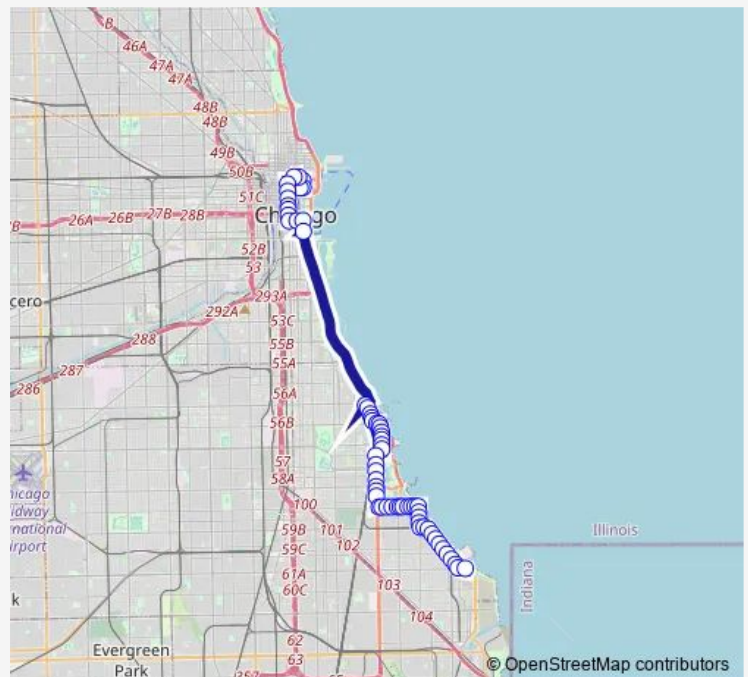

67th Street & Clyde

67th Street & Jeffery

67th Street & Bennett

Route schedule

79th Street & Lake Shore Drive — Columbus (Upper) & South Water

Monday 00:00-23:39

Tuesday 00:00-23:39

Wednesday 00:00-23:39

Thursday 00:00-23:39

Friday 00:00-23:39

Saturday 00:00-23:46

Sunday 00:05-23:30

Route info

Direction: 79th Street & Lake Shore Drive

Stops: 57

Trip Duration: 0 hour 56 min

6 — Jackson Park Express

67th Street & Cregier

67th Street & East End

67th Street & Cornell Drive

Stony Island & 65th Street

Stony Island & 64th Street

Stony Island & 63rd Street

Stony Island & 62nd Street

S Hyde Park & 53rd Street

5200 S S Hyde Park

E Hyde Park & East End

E Hyde Park & Cornell

Lake Park & E. Hyde Park Blvd

5000 S Lake Park

Lake Park & 49th Street

Lake Park & 48th Street