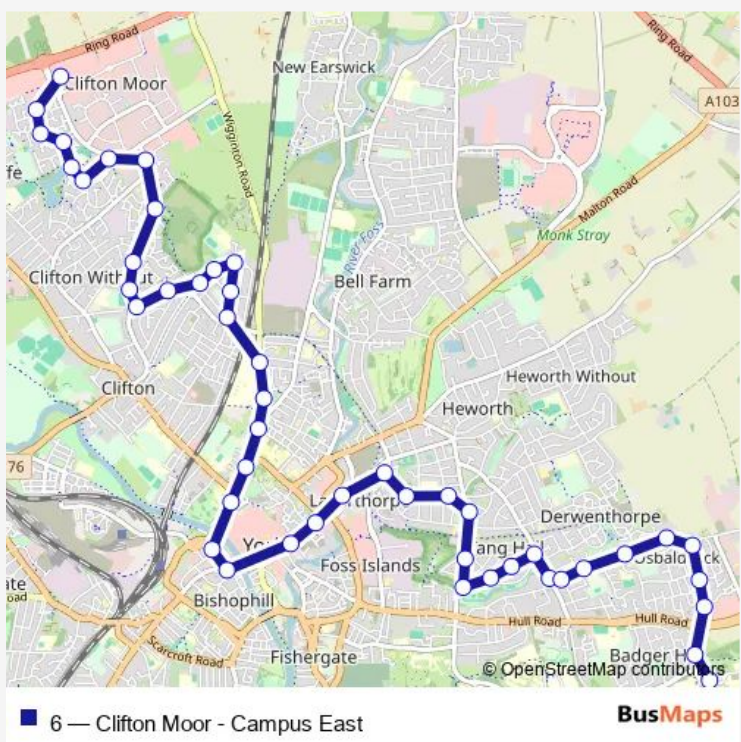

Bus 6 Clifton Moor - Campus East

[Go to website](#)

Direction
 Clifton Moor Tesco — Campus East Interchange
 47 stops
[Open route schedule](#)

- Clifton Moor Tesco
- Longwood Road
- Rivelin Way
- Gouthwaith Close
- Lakeside Primary School
- Rishworth Grove
- Tower Court
- Caravan Site
- Victoria Farm
- Rawcliffe Drive
- The Clifton Hotel
- St Philip's Grove
- Spalding Avenue
- Burton Green West
- Burton Green East
- Rowntree Avenue
- Link Avenue
- Intake Avenue
- Feversham Crescent
- York Hospital
- York St John University

Route info
 Direction: Clifton Moor Tesco
 Stops: 47
 Trip Duration: 1 hour 1 min

Gillygate

Theatre Royal

Rougier Street

Micklegate

Stonebow

Peasholme Green

Layerthorpe Asda

Sunday 07:40-19:47

Route info

Direction: Campus East Interchange

Stops: 48

Trip Duration: 1 hour 7 min

Station Avenue

Theatre Royal

Gillygate

Saturday 20:59-22:49

Sunday 20:47-22:47

Route info

Direction: Campus East Interchange

Stops: 48

Trip Duration: 0 hour 42 min

Station Avenue

Exhibition Square