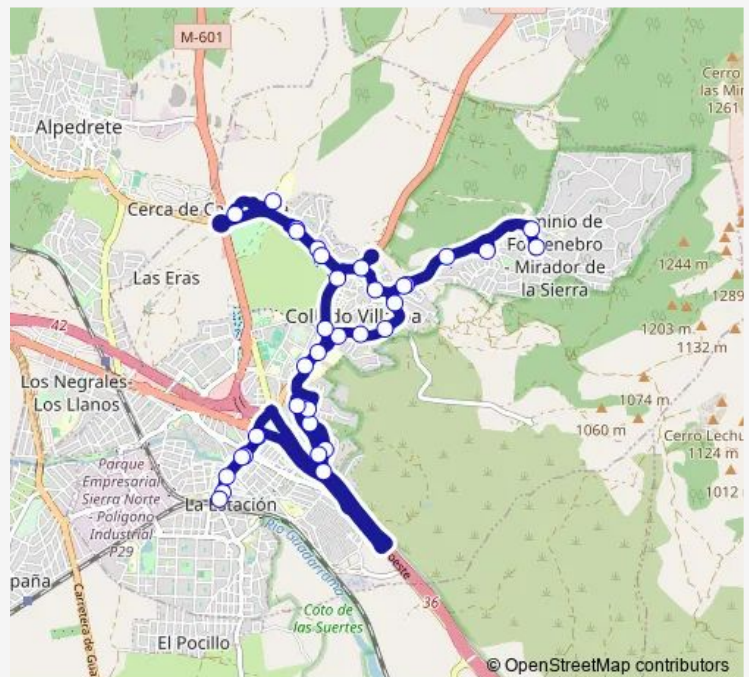

Thursday 06:35-20:35

Friday 06:35-20:35

Saturday 06:35-20:35

Sunday 06:35-20:35

Route info

Direction: Real-Est.Villalba

Stops: 35

Trip Duration: 0 hour 49 min

6 — Ffcc-Cantos Altos-Pueblo-Arroyo Arriba

Ctra.M608-Urb.El Soto

Hospital General DE Villalba

Ctra Alpedrete-Tanatorio

Ctra.M608-Urb.El Soto

Ctra.M608-Urb.Las Cañadas

Ctra.M608-Cementerio

Ctra.Moralzarzal-Col.Virgen Enebros

Friday 06:30-20:35

Saturday 06:30-20:35

Sunday 06:30-20:35

Route info

Direction: Real-Est.Villalba

Stops: 43

Trip Duration: 0 hour 54 min

Ctra.A6-Cºfonda Trinidad