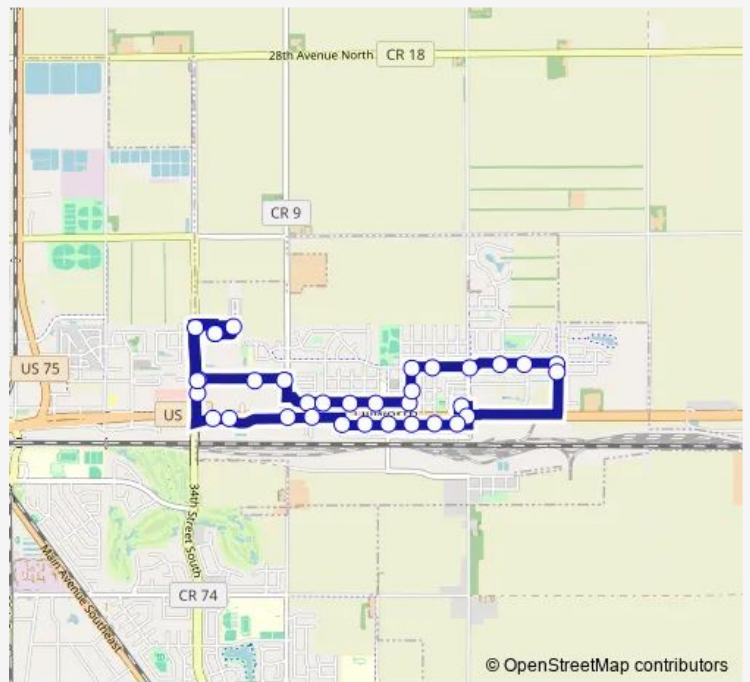

Bus 6 06

[Go to website](#)

Direction
 Shelter 108 (Walmart) — Shelter 108 (Walmart)
 34 stops
[Open route schedule](#)

- Shelter 108 (Walmart)
- 3rd Ave NW & 34th St N - Far Side (South)
- 3rd Ave NW & Midblock by 9th Ave NW (South)
- 3rd Ave NW & 9th St NW (Corner Sw)
- 1st Ave NW & Dilworth Community Center (Midblock S)
- 1st Ave NW & 5th St NW (Corner Sw)
- 1st Ave NW & 3rd Ave NW (Corner Sw)
- 1st Ave NW & 1st St NW (Corner Sw)
- 1st Ave NE & 2nd St NE (Corner Sw)
- 2nd St NE & 2nd Ave NE (Corner Se)
- 2nd St NE & 4th Ave NE (Corner Se)
- 4th Ave NE & 4th St NE (Corner Sw)
- 4th Ave NE & 7th St NE - Far Side (Corner Se)
- 4th Ave NE & Woodbridge Circle (Corner Sw)
- 4th Ave NE & 12th St NE (Corner Sw)
- 4th Ave NE & 14th St NE (Corner Sw)
- 14th St NE & Southwood Drive (Corner Ne)
- Houge Estates
- 7th St SE & Center Ave - Far Side (Corner Sw)
- 1st Ave SE & 5th St SE (Corner Ne)
- 1st Ave SE & 4th St SE (Corner Ne)

Route schedule
 Shelter 108 (Walmart) — Shelter 108 (Walmart)

Monday	13:40-18:40
Tuesday	06:40-18:40
Wednesday	06:40-18:40
Thursday	06:40-18:40
Friday	06:40-18:40
Saturday	07:40-17:40
Sunday	—

Route info
 Direction: Shelter 108 (Walmart)
 Stops: 34
 Trip Duration: 0 hour 25 min

1st Ave SE & 2nd St SE (Corner Ne)

1st Ave SE & Main St (Corner Ne)

1st Ave SW & 2nd St SW (Corner Ne)

1st Ave SW & 4th St SW (Corner Ne)

Hwy 10 Frontage Rd & Villa Di Sole (Midblock North)

Hwy 10 Frontage Rd & 9th St SW (Corner Ne)

Hwy 10 Frontage Rd & Dakota Boys Ranch (Midblock North)

Hwy 10 Frontage Rd & CVS Pharmacy (Midblock North)

Shelter 107 (34th St)

34th Street N & 3rd Avenue NW (Corner Se)

34th St N & 8th Ave N (Corner Se)