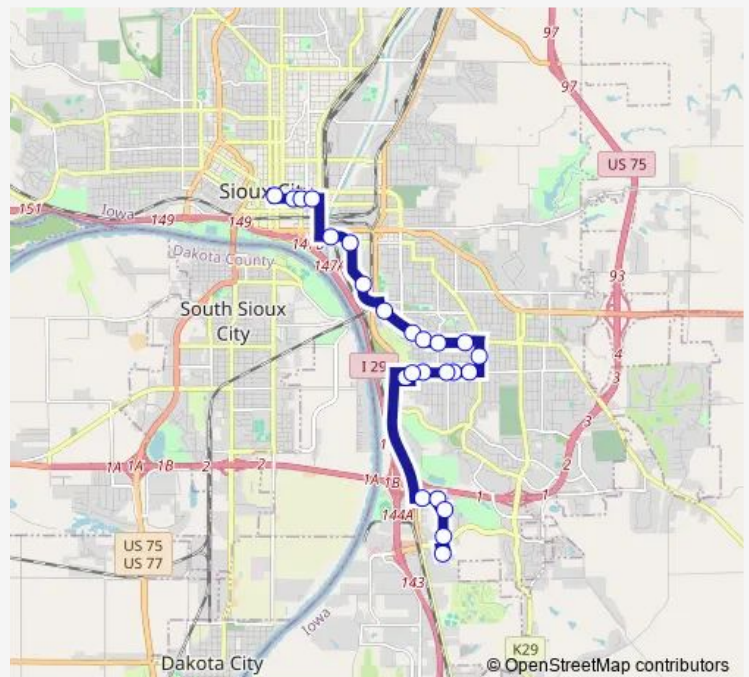

Bus 6 Singing Hills

[Go to website](#)

Direction

Singing Hills Wal-Mart — MLK Transportation Center

25 stops

[Open route schedule](#)

- Singing Hills Wal-Mart
- Stadium Dr & Allstar Ct
- Stadium Dr @ Rush Lanes
- Line Dr at Servpro
- Line Dr & Southgate Dr
- Lincoln Way at Landmark Apts
- Lincoln Way & Coral St
- Sergeant Rd & Lincoln Way
- St Aubin St & Sergeant Rd
- St Aubin St & Myers Ave
- St Aubin St & Glenn Ave
- S St Aubin & 5th Ave
- Transit Ave & S. Newton St
- Transit Ave & S. Paxton St
- Transit Ave & S. Alice St
- Transit Ave & Garretson Ave
- Transit Ave & Gibson St
- Cunningham Dr & Curly's Foods
- Leech & Cunningham Dr.
- Dace & Bluff Rd.
- Dace Ave & S Floyd Blvd

Route schedule

Singing Hills Wal-Mart — MLK Transportation Center

Monday	06:52-16:52
Tuesday	06:52-16:52
Wednesday	06:52-16:52
Thursday	06:52-16:52
Friday	06:52-16:52
Saturday	07:52-16:52
Sunday	—

Route info

Direction: Singing Hills Wal-Mart

Stops: 25

Trip Duration: 0 hour 28 min

6 — Singing Hills

BusMaps

4th & Iowa St

3rd St & Virginia St

3rd St & Jackson St

MLK Transportation Center

Direction

MLK Transportation Center — Singing Hills Wal-Mart

24 stops

[Open route schedule](#)

MLK Transportation Center

5th St & Jennings St

5th St & Virginia St