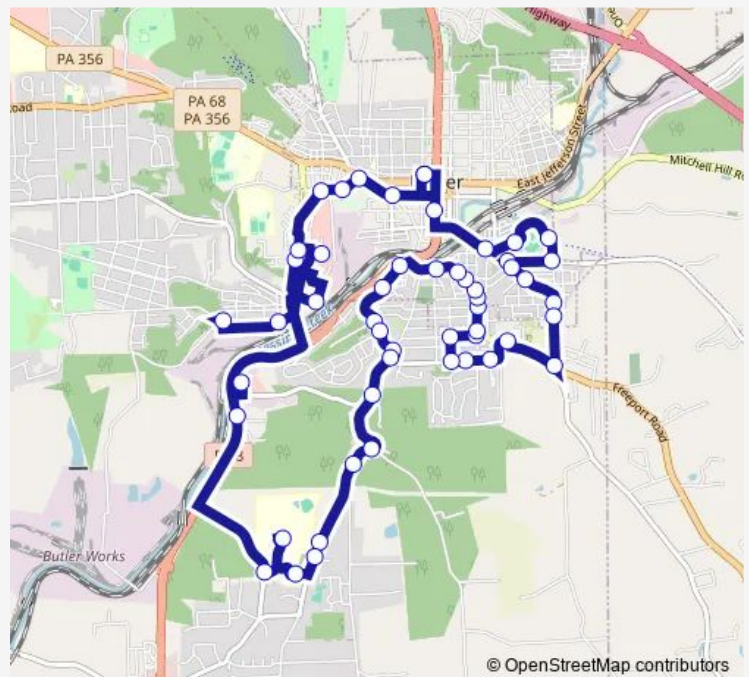

Morton and East Patterson

Morton and Cottage Hill

Route schedule

Terminal New Castle St. — Terminal New Castle St.

Monday	07:20-19:30
Tuesday	07:20-19:30
Wednesday	07:20-19:30
Thursday	07:20-19:30
Friday	07:20-19:30
Saturday	—
Sunday	—

Route info

Direction: Terminal New Castle St.

Stops: 52

Trip Duration: 0 hour 56 min

© OpenStreetMap contributors

6 — Routes 2-4

Morton and Fairview Avenue

Morton and Walker Ave

Friday —

Saturday 08:00-19:40

Sunday —

Route info

Direction: Terminal New Castle St.

Stops: 51

Trip Duration: 0 hour 54 min

Roosevelt Blvd

Alton St. at Bessemer

Hansen Ave at Pullman light

Renaissance Drive

Sav-A-Lot in Pullman Square

Pillow and South 6th

Pillow and 3rd

Pillow and Cunningham

Cunningham and Chestnut