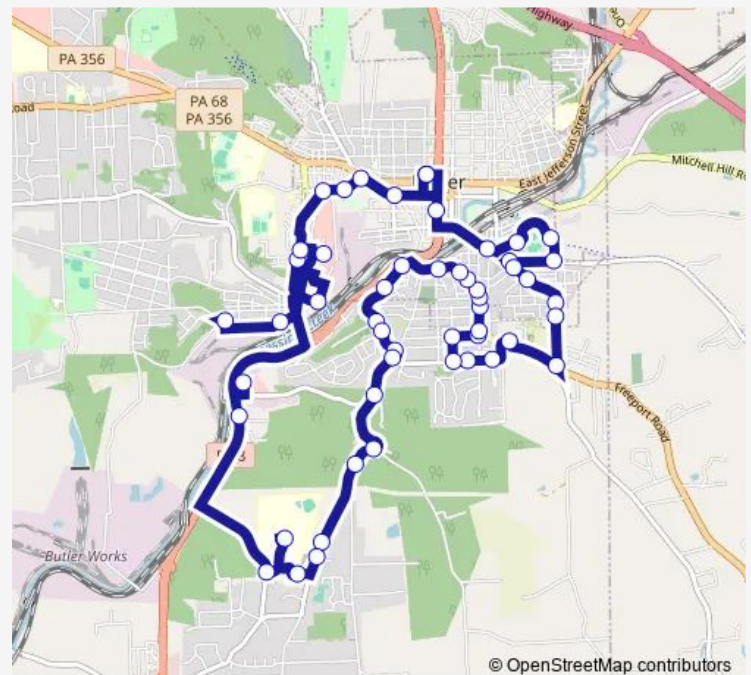

Graham and Morton

Morton and East Patterson

Morton and Cottage Hill

Route schedule

Terminal New Castle St. — Terminal New Castle St.

Monday 07:20-19:30

Tuesday 07:20-19:30

Wednesday 07:20-19:30

Thursday 07:20-19:30

Friday 07:20-19:30

Saturday —

Sunday —

Route info

Direction: Terminal New Castle St.

Stops: 52

Trip Duration: 0 hour 56 min

6 — Routes 2-4

Morton and Fairview Avenue

Morton and Walker Ave

Morton and Freemont

Morton and Brugh

Roosevelt Blvd

Greenview Garden Apts

Coverdale and Alhambra at Roosevelt

Tuesday —

Wednesday —

Thursday —

Friday —

Saturday 08:00-19:40

Sunday —

Route info

Direction: Terminal New Castle St.