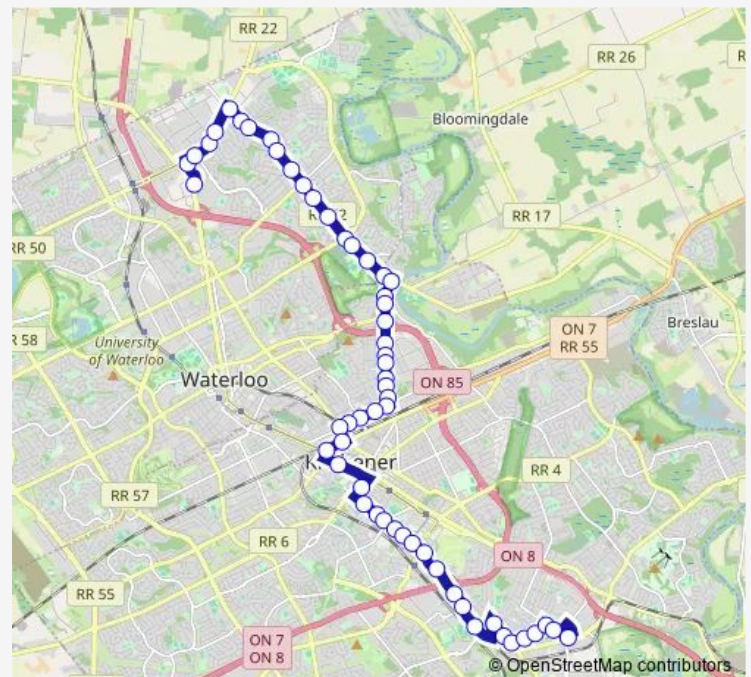

Courtland / Benton

Benton / St George

Queen Station (Charles / Benton)

Route schedule

Fairway Station — Conestoga Station

Monday 05:33-23:45

Tuesday 05:33-23:45

Wednesday 05:33-23:45

Thursday 05:33-23:45

Friday 05:33-23:45

Saturday 05:40-00:15⁺¹

Sunday 07:45-23:45

Route info

Direction: Fairway Station

Stops: 59

Trip Duration: 0 hour 48 min

■ 6 — Bridge-Courtland

Victoria Park Station

Charles / Water

Central Station

Victoria / Duke

Wellington / Weber (Temporary Stop)

Wellington / Ahrens

Wellington / Margaret

Trip Duration: 0 hour 46 min

Lancaster / Guelph

Lancaster / Hill

Lancaster / Louisa

Wellington / Major

Wellington / St Leger

Wellington / Margaret

Wellington / Ahrens