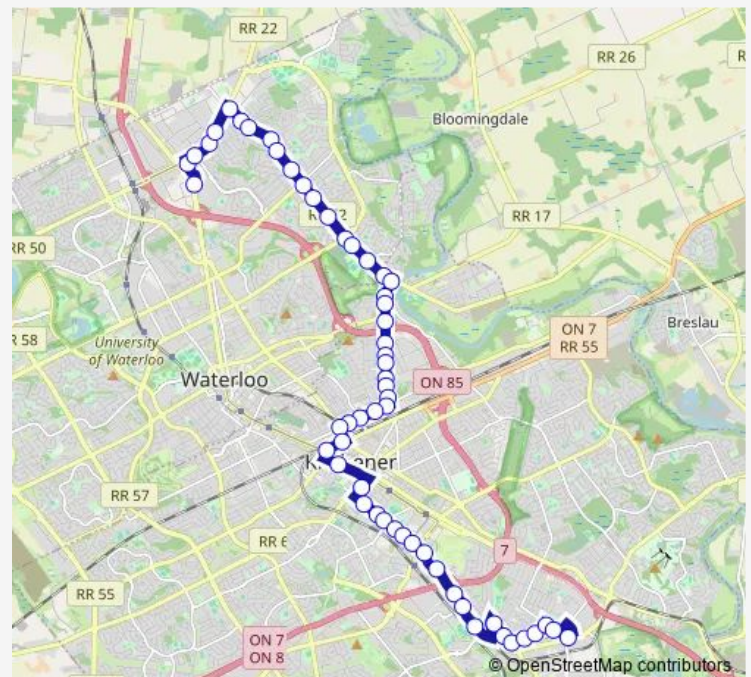

Courtland / Benton

Benton / St George

Queen Station (Charles / Benton)

Route schedule

Fairway Station — Conestoga Station

Monday 05:33-23:45

Tuesday 05:33-23:45

Wednesday 05:33-23:45

Thursday 05:33-23:45

Friday 05:33-23:45

Saturday 05:40-00:15⁺¹

Sunday 07:45-23:45

Route info

Direction: Fairway Station

Stops: 59

Trip Duration: 0 hour 48 min

■ 6 — Bridge-Courtland

Victoria Park Station

Charles / Water

Central Station

Victoria / Duke

Wellington / Weber (Temporary Stop)

Wellington / Ahrens

Wellington / Margaret

Trip Duration: 0 hour 49 min

Lancaster / Guelph

Lancaster / Hill

Lancaster / Louisa

Wellington / Major

Wellington / St Leger

Wellington / Margaret

Wellington / Ahrens