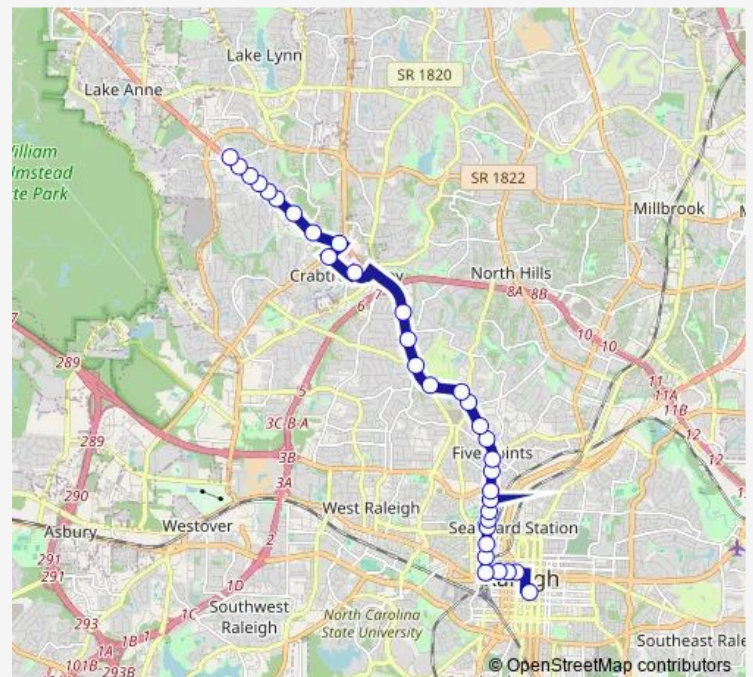

Glenwood Ave at St Marys St (Nb)

Glenwood Ave at Argyle Dr

Glenwood Ave at Oberlin Rd (Nb)

Glenwood Ave at Granville Dr

Glenwood Ave at Pasquatank Dr (Nb)

Route schedule

Goraleigh Station — Townridge Shopping Center

Monday 05:55-23:22

Tuesday 05:55-23:22

Wednesday 05:55-23:22

Thursday 05:55-23:22

Friday 05:55-23:22

Saturday 06:07-23:22

Sunday 06:52-22:52

Route info

Direction: Goraleigh Station

Stops: 33

Trip Duration: 0 hour 38 min

6 — Glenwood

Glenwood at Women's Club Dr

Crabtree Valley Mall

Crabtree Valley Ave at Creedmoor Rd (Nb)

Glenwood Ave at Creedmoor Rd

Sunday 07:35-23:35

Route info

Direction: Townridge Shopping Center

Stops: 42

Trip Duration: 0 hour 47 min

Glenwood Ave at Oberlin Rd (Sb)

Glenwood Ave at Argyle Dr

Glenwood Ave at St Marys St (Sb)