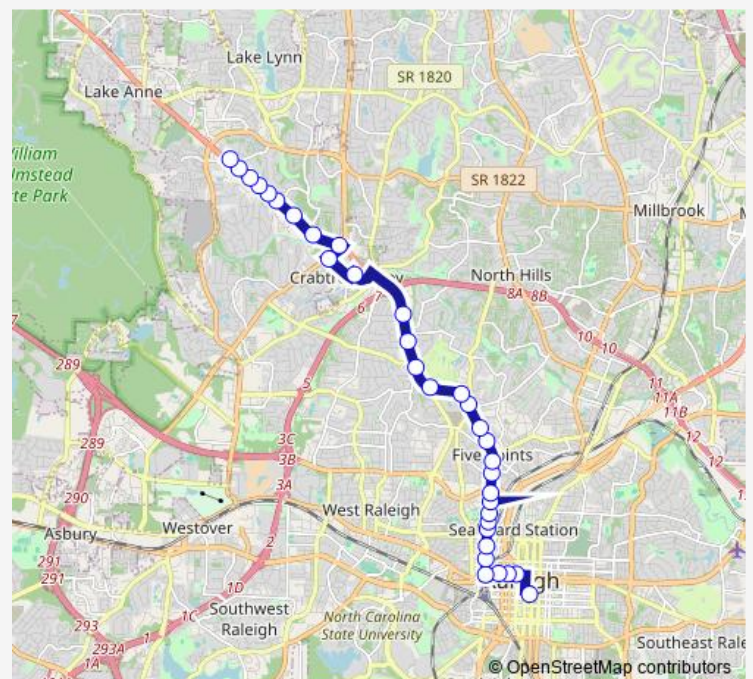

Glenwood Ave at St Marys St (Nb)

Glenwood Ave at Argyle Dr

Glenwood Ave at Oberlin Rd (Nb)

Glenwood Ave at Granville Dr

Glenwood Ave at Pasquatank Dr (Nb)

Route schedule

Goraleigh Station — Townridge Shopping Center

Monday 05:55-23:22

Tuesday 05:55-23:22

Wednesday 05:55-23:22

Thursday 05:55-23:22

Friday 05:55-23:22

Saturday 06:07-23:22

Sunday 06:52-22:52

Route info

Direction: Goraleigh Station

Stops: 33

Trip Duration: 0 hour 38 min

6 — Glenwood

BusMaps

Glenwood at Women's Club Dr

Crabtree Valley Mall

Crabtree Valley Ave at Creedmoor Rd (Nb)

Sunday 07:35-23:35

Route info

Direction: Townridge Shopping Center

Stops: 42

Trip Duration: 0 hour 47 min

Glenwood Ave at Oberlin Rd (Sb)

Glenwood Ave at Argyle Dr

Glenwood Ave at St Marys St (Sb)