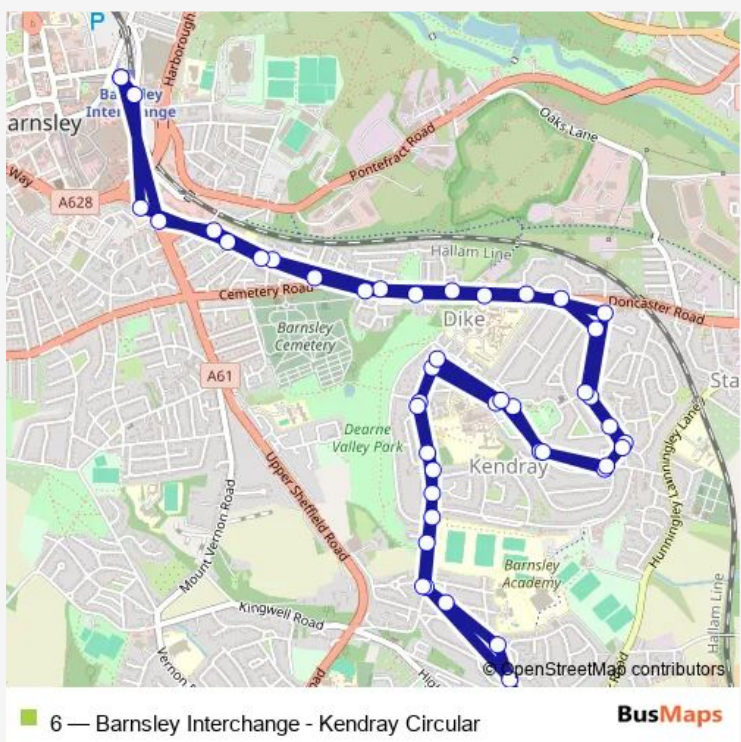

Bus 6 Barnsley Interchange - Kendray Circular

[Go to website](#)

Direction
 Barnsley Interchange/A17 — Barnsley Interchange/A17
 45 stops
[Open route schedule](#)

- Barnsley Interchange/A17
- Sheffield Road/Taylor Row
- Doncaster Road/Oakwell Lane
- Doncaster Road/Chilton Street
- Doncaster Road/Portland Street
- Doncaster Road/Vaal Street
- Doncaster Road/Kendray Hospital
- Neville Avenue/Doncaster Road
- Neville Avenue/Reginald Road
- Neville Avenue/Ash Grove
- Birk Avenue/Croft Road
- Birk Avenue/Colley Crescent
- Birk Avenue/Birk Road
- Birk Terrace/Thornton Road
- Chestnut Crescent/Yews Place
- Cypress Road/Poplars Road
- Cypress Road/Swanee Road
- Cypress Road/Farm Road
- Yews Lane/Overdale Avenue
- Bank End Avenue/Wellington Crescent
- Bank End Avenue/Melton Terrace

Route schedule
 Barnsley Interchange/A17 — Barnsley Interchange/A17

Monday	05:45-23:03
Tuesday	05:45-23:03
Wednesday	05:45-23:03
Thursday	05:45-23:03
Friday	05:45-23:03
Saturday	06:48-23:03
Sunday	09:24-23:03

Route info
 Direction: Barnsley Interchange/A17
 Stops: 45
 Trip Duration: 0 hour 45 min

Overdale Avenue/Cross Street

Yews Lane/Cliffedale Crescent

Yews Lane/Worsley Close

Cypress Road/Swanee Road

Cypress Road/Cedar Crescent

Cypress Road/Yews Place

Chestnut Crescent/Thornton Road

Birk Terrace/Birk Avenue

Birk Avenue/Croft Road

Birk Avenue/Neville Avenue

Neville Avenue/Ash Grove

Neville Avenue/Gerald Road

Neville Avenue/Gerald Walk