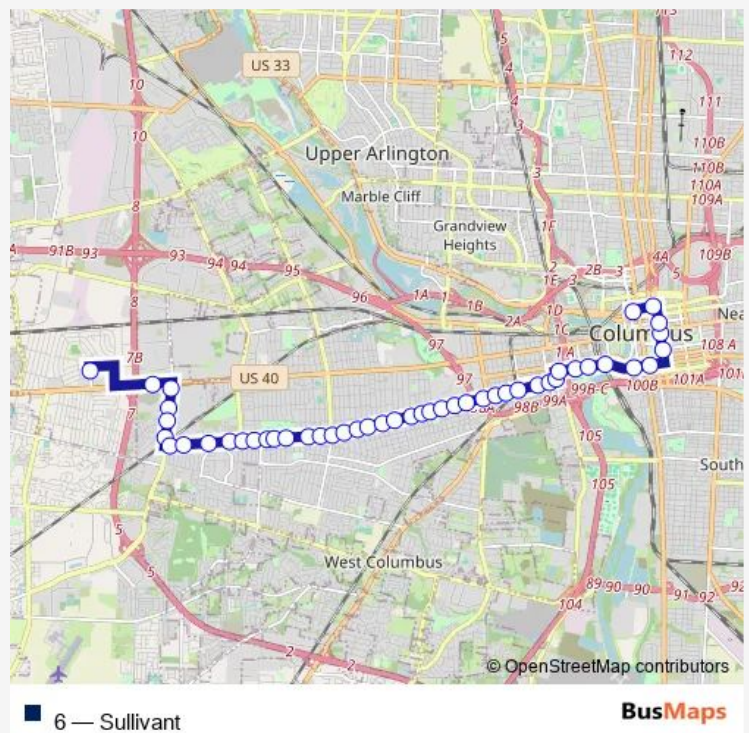

Sullivant AVE & S Central Ave

Sullivant AVE & Martha Ave

### Route schedule

Spring ST Terminal BAY 2 — N Murray Hill RD & Beacon Hill Rd

Monday	05:45-23:00
Tuesday	05:45-23:00
Wednesday	05:45-23:00
Thursday	05:45-23:00
Friday	05:45-23:00
Saturday	05:45-22:00
Sunday	06:00-22:00

### Route info

Direction: Spring ST Terminal BAY 2

Stops: 51

Trip Duration: 0 hour 40 min

Sullivant AVE & Catherine St

Sullivant AVE & Larcomb Ave

Sullivant AVE & Nashoba Ave

Sullivant AVE & Wrexham Ave

## Route info

Direction: N Murray Hill RD & Beacon Hill Rd

Stops: 47

Trip Duration: 0 hour 42 min

Sullivant AVE & Hilltonia Ave

Sullivant AVE & Columbian Ave

Sullivant AVE & Larcomb Ave

Sullivant AVE & Helen St