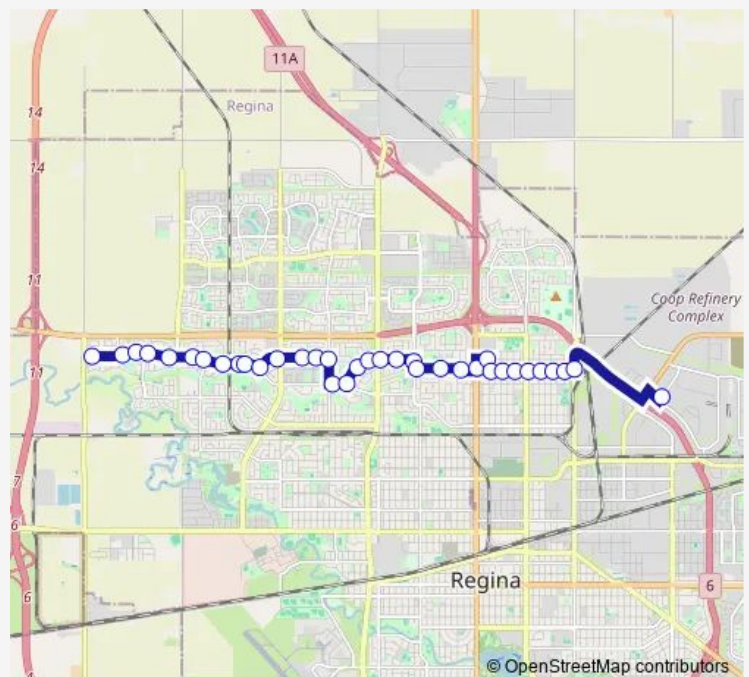

Stapleford Cr @ Eddy St (Nb)

Stapleford Cr @ Drope St (Eb)

Donahue Ave @ Pasqua St (Eb)

Donahue Ave @ Derby St (Eb)

Route schedule

Sherwood Dr @ Shillington Rd (Eb) — Leonard St @ Henderson Dr (Nb)

Monday 06:21-17:51

Tuesday 06:21-17:51

Wednesday 06:21-17:51

Thursday 06:21-17:51

Friday 06:21-17:51

Saturday —

Sunday —

Route info

Direction: Sherwood Dr @ Shillington Rd (Eb)

Stops: 36

Trip Duration: 0 hour 30 min

6 — Westhill - Ross Industrial

Argyle St N @ Donahue Ave (Sb)

6th Ave N @ Argyle St N (Eb)

6th Ave N @ Garnet St (Eb)

6th Ave N @ Angus Rd (Eb)

Albert St @ 6th Ave N (Nb)

Sunday —

Route info

Direction: Leonard St @ Henderson Dr (Nb)

Stops: 43

Trip Duration: 0 hour 30 min

Mcintosh St @ Sherwood Dr (Nb)

Mcintosh St @ Alcove Pl (Nb)

7th Ave N @ Mcintosh St (Wb)