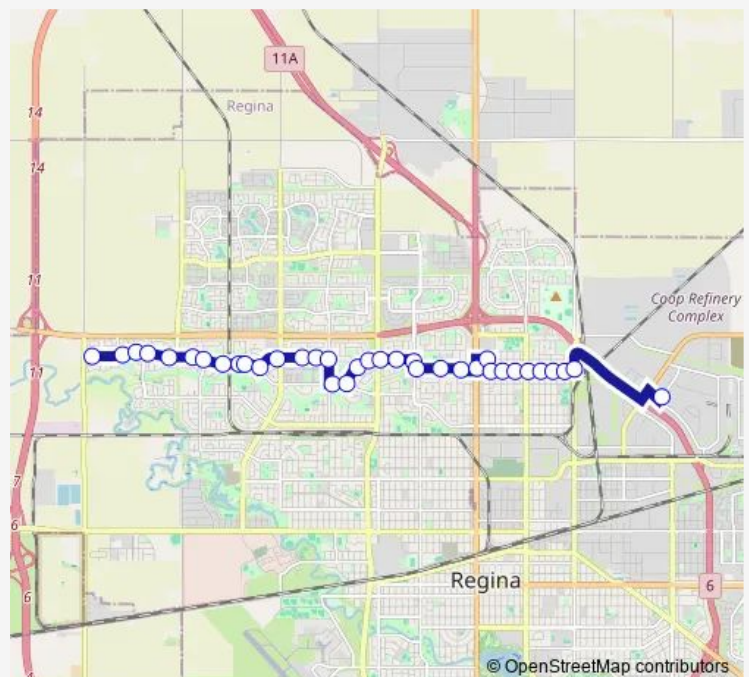

Stapleford Cr @ Drope St (Eb)

Donahue Ave @ Pasqua St (Eb)

Donahue Ave @ Derby St (Eb)

### Route schedule

Sherwood Dr @ Shillington Rd (Eb) — Leonard St @ Henderson Dr (Nb)

Monday 06:21-17:51

Tuesday 06:21-17:51

Wednesday 06:21-17:51

Thursday 06:21-17:51

Friday 06:21-17:51

Saturday —

### Route info

Direction: Sherwood Dr @ Shillington Rd (Eb)

Stops: 36

Trip Duration: 0 hour 30 min

6 — Westhill - Ross Industrial

Argyle St N @ Donahue Ave (Sb)

6th Ave N @ Argyle St N (Eb)

6th Ave N @ Garnet St (Eb)

## Route info

Direction: Leonard St @ Henderson Dr (Nb)

Stops: 43

Trip Duration: 0 hour 30 min

Mcintosh St @ Sherwood Dr (Nb)

Mcintosh St @ Alcove Pl (Nb)

7th Ave N @ Mcintosh St (Wb)

7th Ave N @ Milne St (Wb)