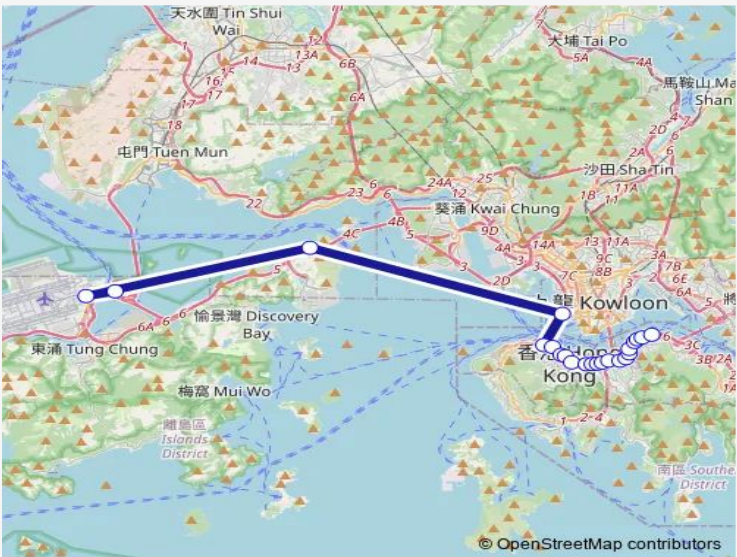

24 stops

[Open route schedule](#)

- [Ctb] North Point Ferry Pier
- [Ctb] KAM Hong Street, King'S Road[[Kmb+Ctb] KAM Hong Street/
Kam Hong Street, King'S Road
- [Ctb] Mary Court, King'S Road[[Kmb+Ctb] Mary Court/
Mary Court, King'S Road[[Kmb] Mary Court
- [Ctb] NEW Trend Plaza, King'S Road[[Kmb+Ctb] NEW Trend Plaza/
New Trend Plaza, King'S Road
- [Ctb] Fortress Hill Station, King'S Road[[Kmb+Ctb] Fortress Hill Station/
Fortress Hill Station, King'S Road[[Kmb] Fortress Hill Station
- [Ctb] Tsing Fung Street, King'S Road[[Kmb+Ctb] Tsing Fung Street/
Tsing Fung Street, King'S Road[[Kmb] Tsing Fung Street
- [Ctb] Queen'S College, Tung LO WAN Road[[Kmb+Ctb] Queen'S College/
Queen'S College, Tung LO WAN Road
- [Ctb] Chinese Recreation Club, Tung LO WAN Road[[Kmb+Ctb] Chinese Recreation Club/
Chinese Recreation Club, Tung LO WAN Road
- [Ctb] Kingston Street, Gloucester Road
- [Ctb] Cannon Street, Gloucester Road[[Kmb+Ctb] Cannon Street/
Cannon Street, Gloucester Road
- [Ctb] Elizabeth House, Gloucester Road[[Kmb+Ctb] Elizabeth House/
Elizabeth House, Gloucester Road[[Kmb] Elizabeth House

Route schedule

[Ctb] North Point Ferry Pier — [Ctb] Hong Kong-Zhuhai-Macao Bridge Hong Kong Port[[Db] Domestic NON-Franchised BUS Pick-UP Area OF Hong Kong-Zhuhai-Macao Bridge (Hong Kong Port) Public Transport Interchange (Pick UP Only)][Lwb] Hzmb Hong Kong Port[[Nlb] Hzmb Hong Kong Port[[Pi] Domestic NON-Franchised BUS Pick-UP Area OF Hong Kong-Zhuhai-Macao Bridge (Hong Kong Port) Public Transport Interchange

Monday	04:50
Tuesday	04:50
Wednesday	04:50
Thursday	04:50
Friday	04:50
Saturday	04:50
Sunday	04:50

Route info

Direction: [Ctb] North Point Ferry Pier

Stops: 24

Trip Duration: 1 hour 23 min

[Ctb] Stewart Road, Gloucester Road|[Kmb+Ctb] Stewart Road/
Stewart Road, Gloucester Road