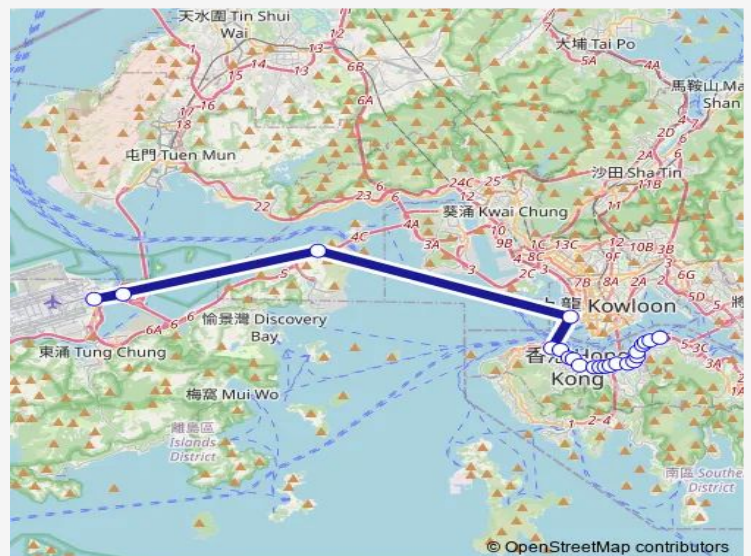

[Ctb] Chinese Recreation Club, Tung LO WAN Road[[Kmb+Ctb] Chinese Recreation Club/
Chinese Recreation Club, Tung LO WAN Road

[Ctb] Kingston Street, Gloucester Road

[Ctb] Cannon Street, Gloucester Road[[Kmb+Ctb] Cannon Street/
Cannon Street, Gloucester Road

[Ctb] Elizabeth House, Gloucester Road[[Kmb+Ctb] Elizabeth House/
Elizabeth House, Gloucester Road[[Kmb] Elizabeth House

Route schedule

[Ctb] North Point Ferry Pier — [Ctb] Hong Kong-Zhuhai-Macao Bridge Hong Kong Port[[Db] Domestic NON-Franchised BUS Pick-UP Area OF Hong Kong-Zhuhai-Macao Bridge (Hong Kong Port) Public Transport Interchange (Pick UP Only)][[Lwb] Hzmb Hong Kong Port[[Nlb] Hzmb Hong Kong Port[[Pi] Domestic NON-Franchised BUS Pick-UP Area OF Hong Kong-Zhuhai-Macao Bridge (Hong Kong Port) Public Transport Interchange

Monday	04:50
Tuesday	04:50
Wednesday	04:50
Thursday	04:50
Friday	04:50
Saturday	04:50
Sunday	04:50

Route info

Direction: [Ctb] North Point Ferry Pier

Stops: 24

Trip Duration: 1 hour 28 min

[Ctb] Stewart Road, Gloucester Road|[Kmb+Ctb] Stewart Road/
Stewart Road, Gloucester Road