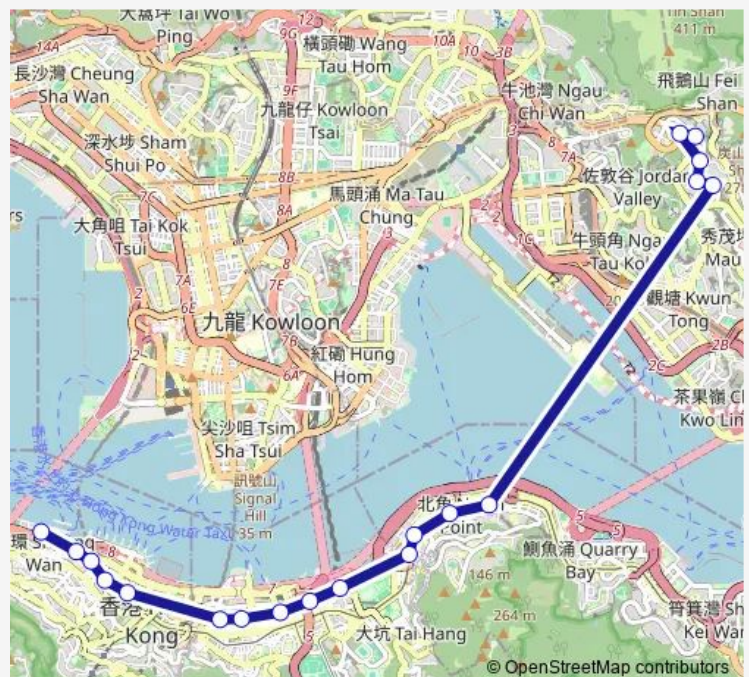

### Route schedule

[Ctb] Central (Macau Ferry)[Kmb+Ctb] Macau Ferry BUS Terminus/<Br>Central (Macau Ferry) — [Kmb+Ctb] Shun LEE BUS Terminus/<Br>Shun LEE Estate[[Kmb] Shun LEE BUS Terminus

Monday	16:45-18:30
Tuesday	16:45-18:30
Wednesday	16:45-18:30
Thursday	16:45-18:30
Friday	16:45-18:30
Saturday	—
Sunday	—

### Route info

Direction: [Ctb] Central (Macau Ferry)[Kmb+Ctb] Macau Ferry BUS Terminus/<Br>Central (Macau Ferry)

Stops: 27

Trip Duration: 0 hour 45 min

[Ctb] Causeway BAY - Paterson Street, YEE WO Street[[Kmb+Ctb] Paterson Street/<Br>Causeway BAY - Paterson Street, YEE WO Street[[Kmb] Paterson Street