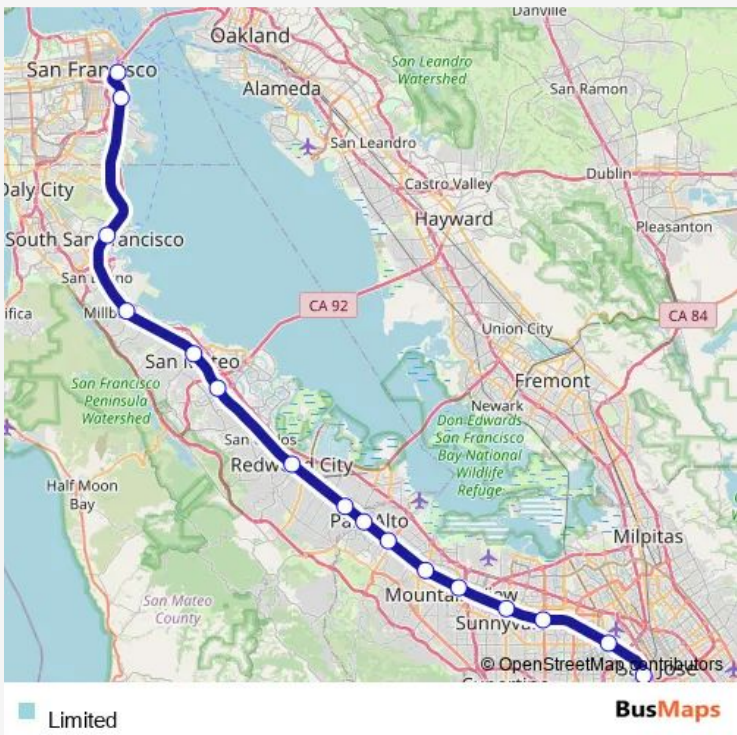

**Direction**  
 San Francisco Caltrain Station Southbound — San Jose Diridon Caltrain Station Southbound

16 stops

[Open route schedule](#)

- San Francisco Caltrain Station Southbound
- 22nd Street Caltrain Station Southbound
- South San Francisco Caltrain Station Southbound
- Millbrae Caltrain Station Southbound
- San Mateo Caltrain Station Southbound
- Hillsdale Caltrain Station Southbound
- Redwood City Caltrain Station Southbound
- Menlo Park Caltrain Station Southbound
- Palo Alto Caltrain Station Southbound
- California Avenue Caltrain Station Southbound
- San Antonio Caltrain Station Southbound
- Mountain View Caltrain Station Southbound
- Sunnyvale Caltrain Station Southbound
- Lawrence Caltrain Station Southbound
- Santa Clara Caltrain Station Southbound
- San Jose Diridon Caltrain Station Southbound

**Route schedule**  
 San Francisco Caltrain Station Southbound — San Jose Diridon Caltrain Station Southbound

Monday	06:48-18:48
Tuesday	06:48-18:48
Wednesday	06:48-18:48
Thursday	06:48-18:48
Friday	06:48-18:48
Saturday	—
Sunday	—

**Route info**  
 Direction: San Francisco Caltrain Station Southbound  
 Stops: 16  
 Trip Duration: 1 hour 10 min

Lawrence Caltrain Station Northbound

Sunnyvale Caltrain Station Northbound

Mountain View Caltrain Station Northbound

San Antonio Caltrain Station Northbound

California Avenue Caltrain Station Northbound

Palo Alto Caltrain Station Northbound