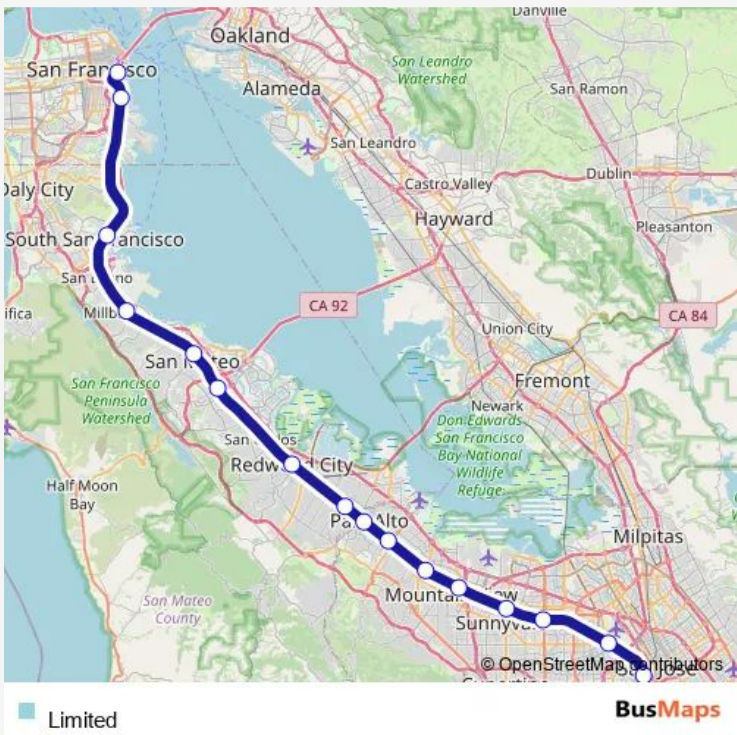

Direction
 San Francisco Caltrain Station Southbound — San Jose Diridon Caltrain Station Southbound

16 stops

[Open route schedule](#)

- San Francisco Caltrain Station Southbound
- 22nd Street Caltrain Station Southbound
- South San Francisco Caltrain Station Southbound
- Millbrae Caltrain Station Southbound
- San Mateo Caltrain Station Southbound
- Hillsdale Caltrain Station Southbound
- Redwood City Caltrain Station Southbound
- Menlo Park Caltrain Station Southbound
- Palo Alto Caltrain Station Southbound
- California Avenue Caltrain Station Southbound
- San Antonio Caltrain Station Southbound
- Mountain View Caltrain Station Southbound
- Sunnyvale Caltrain Station Southbound
- Lawrence Caltrain Station Southbound
- Santa Clara Caltrain Station Southbound
- San Jose Diridon Caltrain Station Southbound

Route schedule

San Francisco Caltrain Station Southbound — San Jose Diridon Caltrain Station Southbound

Monday	06:48-18:48
Tuesday	06:48-18:48
Wednesday	06:48-18:48
Thursday	06:48-18:48
Friday	06:48-18:48
Saturday	—
Sunday	—

Route info

Direction: San Francisco Caltrain Station Southbound

Stops: 16

Trip Duration: 1 hour 9 min

Direction

San Jose Diridon Caltrain Station Northbound — San Francisco Caltrain Station Northbound

16 stops

[Open route schedule](#)

San Jose Diridon Caltrain Station Northbound

Santa Clara Caltrain Station Northbound

Lawrence Caltrain Station Northbound

Sunnyvale Caltrain Station Northbound

Mountain View Caltrain Station Northbound