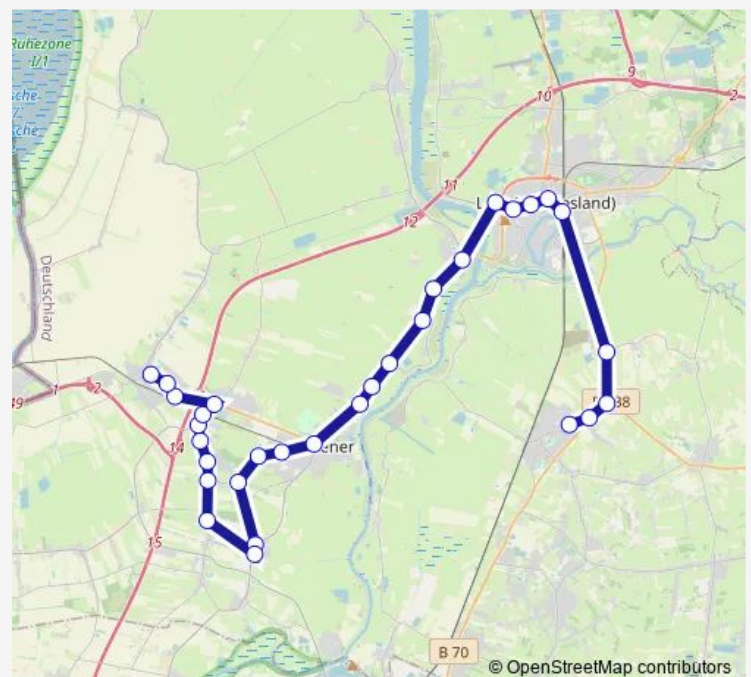

Direction

Bunde Weener Straße/Kirche — Ihrhove Limit

33 stops

[Open route schedule](#)

Bunde Weener Straße/Kirche

Bunde Weener Straße/Industriestraße

Bunde Pyramide

Möhlenwarf Alte Bahnhofstraße/Weenerstraße

Tichelwarf Raiffeisen

Tichelwarf Tichelwarfer Straße/Am Timpke

Tichelwarf Tichelwarfer Straße 113/126

Tichelwarf Tichelwarfer Straße/Tichelhörn

Holthuserheide Tichelwarfer Straße/Zur Heide

Stapelmoor Dorfstraße/Waldrandsiedlung

Stapelmoor Kirche

Stapelmoor Möhlenweg/Torfweg

Holthusen(Weener) Feuerwehr

Weener Alte Peldemühle/Smarlingen

Weener Graf-Edzard-/Meetelandstraße

Weener Bahnhofstraße/Kirche

Kirchborgum B436/Buschfeld

Kirchborgum B436/Hörnhusen

Kirchborgum B 436/Ferstenborgum

Kirchborgum B 436

Coldam(Leer) B 436

Route schedule

Bunde Weener Straße/Kirche — Ihrhove Limit

Monday —

Tuesday —

Wednesday —

Thursday —

Friday —

Saturday 22:25-01:50⁺¹

Sunday —

Route info

Direction: Bunde Weener Straße/Kirche

Stops: 33

Trip Duration: 1 hour 5 min

■ N62