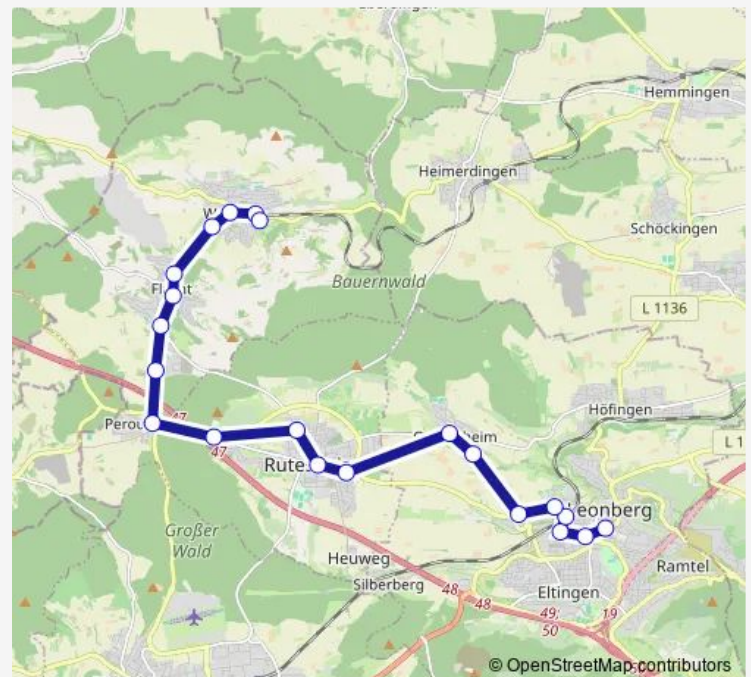

### Route schedule

Weissach Wöhr-Tours-Depot — Leonberg Belforter Platz

Monday —

Tuesday 25:19-02:19<sup>+1</sup>

Wednesday —

Thursday —

Friday 25:19-02:19<sup>+1</sup>

Saturday 03:19-02:19<sup>+1</sup>

### Route info

Direction: Weissach Wöhr-Tours-Depot

Stops: 16

Trip Duration: 0 hour 22 min

## Direction

Leonberg Belforter Platz — Weissach Wöhr-Tours-Depot

21 stops

[Open route schedule](#)

Leonberg Belforter Platz

Leonb. A.-Schweitzer-Gymnasium

Leonberg Römerstr.

Leonberg

## Route schedule

Leonberg Belforter Platz — Weissach Wöhr-Tours-Depot

Monday —

Tuesday 25:41-02:41<sup>+1</sup>

Wednesday —

Thursday —

Friday 25:41-02:41<sup>+1</sup>

Saturday 03:41-02:41<sup>+1</sup>