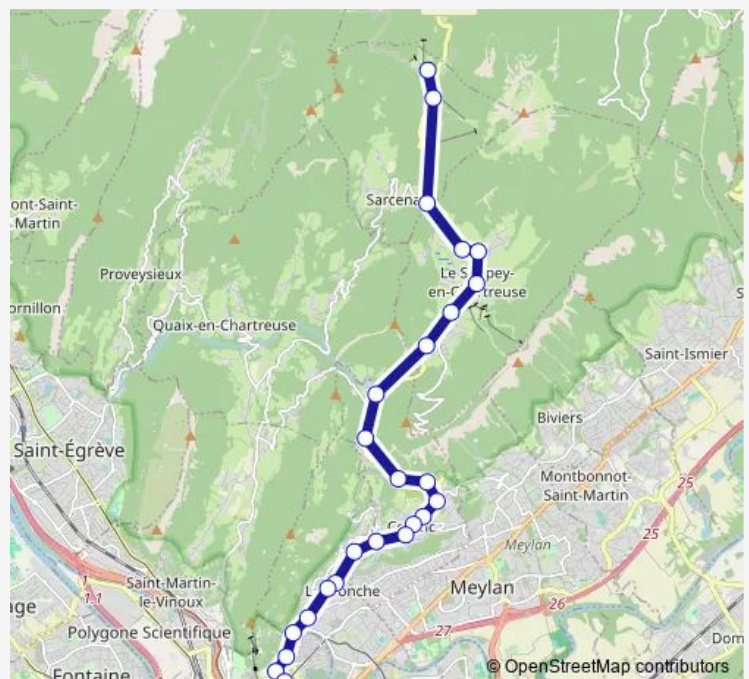

### Route schedule

Grenoble, Notre-Dame - Musée — Sarcenas, Col de Porte

Monday 08:15-14:30

Tuesday 08:15-14:30

Wednesday 08:15-17:30

Thursday 08:15-14:30

Friday 08:15-14:30

Saturday 08:15-17:30

### Route info

Direction: Grenoble, Notre-Dame - Musée

Stops: 22

Trip Duration: 0 hour 35 min

Sarcenas, Col de Palaquit

Sarcenas, Col de Porte