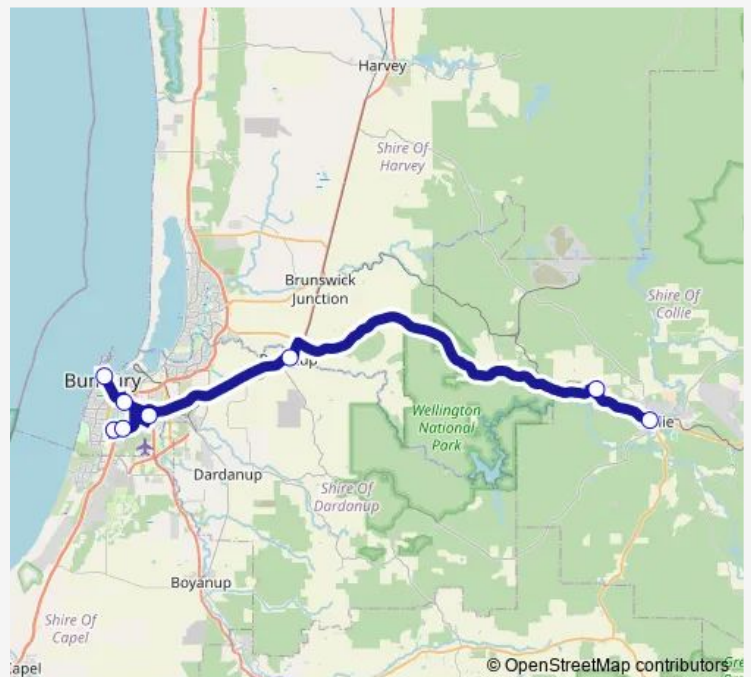

Campus Rd Transwa Bunbury Health

Campus Rd Transwa Sw College

Bunbury Rail Stn Transwa Bunbury Passenger Terminal

Bunbury Bus Stn Stand 2

Route schedule

Transwa Bay Transwa Collie — Bunbury Bus Stn Stand 2

Monday 07:30

Tuesday 07:30

Wednesday 07:30

Thursday 07:30

Friday 07:30

Saturday —

Sunday —

Route info

Direction: Transwa Bay Transwa Collie

Stops: 8

Trip Duration: 1 hour 15 min

Direction

Bunbury Bus Stn Stand 2 — Transwa Bay Transwa Collie

8 stops

[Open route schedule](#)

Bunbury Bus Stn Stand 2