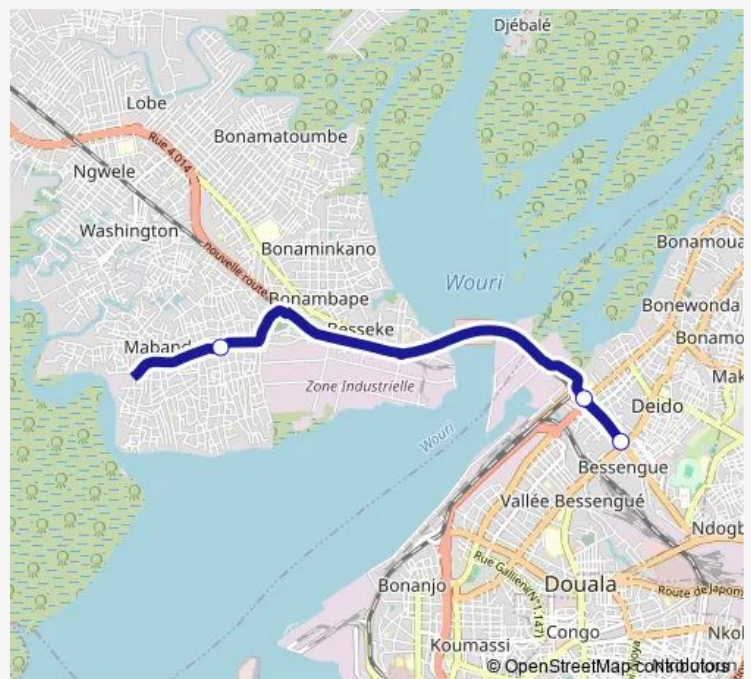

### Direction

Bonaberi Mabanda — Feu Rouge Bessenguè

3 stops

[Open route schedule](#)

Bonaberi Mabanda

Rond Point Deido

Feu Rouge Bessenguè

### Route schedule

Bonaberi Mabanda — Feu Rouge Bessenguè

Monday	11:53
Tuesday	11:53
Wednesday	11:53
Thursday	11:53
Friday	11:53
Saturday	11:53
Sunday	11:53

### Route info

Direction: Bonaberi Mabanda

Stops: 3

Trip Duration: 0 hour 24 min

 Bonaberi Mabanda to Feu Rouge Bessengu

Communal Taxi Service time schedules and route maps are available in an offline PDF at [busmaps.com](https://busmaps.com). Use the [busmaps.com](https://busmaps.com) website to see live bus times, train schedule or subway schedule, and step-by-step directions for all public transit in Douala