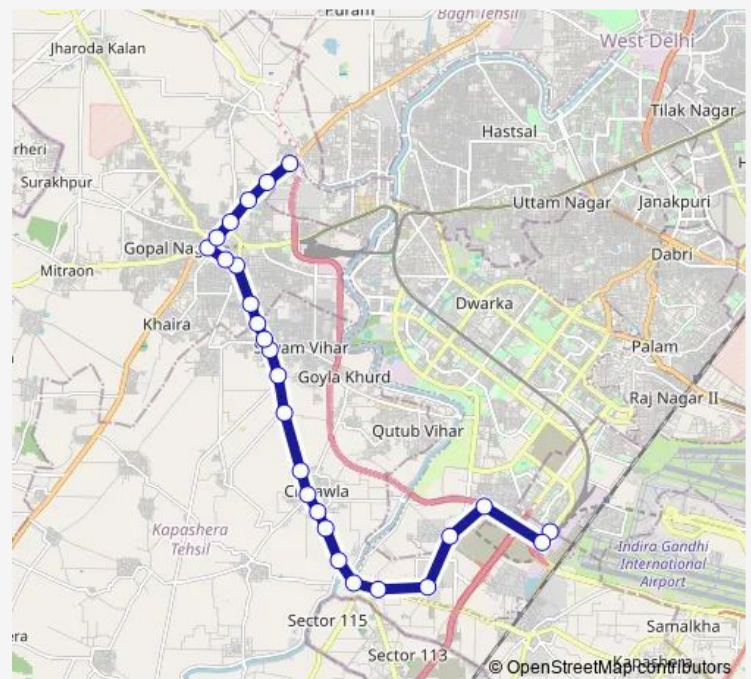

Chhawla Stand Najafgarh

Police Station Najafgarh

Nazafgarh Dhansa More

Route schedule

Dwarka Sec-21 Crossing — Dichau Kalan Depot

Monday 08:18-21:24

Tuesday 08:18-21:24

Wednesday 08:18-21:24

Thursday 08:18-21:24

Friday 08:18-21:24

Saturday 08:18-21:24

Sunday 08:18-21:24

Route info

Direction: Dwarka Sec-21 Crossing

Stops: 26

Trip Duration: 1 hour 8 min

743stldown

BusMaps

Jharoda Crossing

Dichau Chowk

Udaseen Ashram

Nirmal Vihar

Dichau Kalan Depot

743stldown Bus time schedules and route maps are available in an offline PDF at busmaps.com. Use the busmaps.com website to see live bus times, train schedule or subway schedule, and step-by-step directions for all public transit in New Delhi