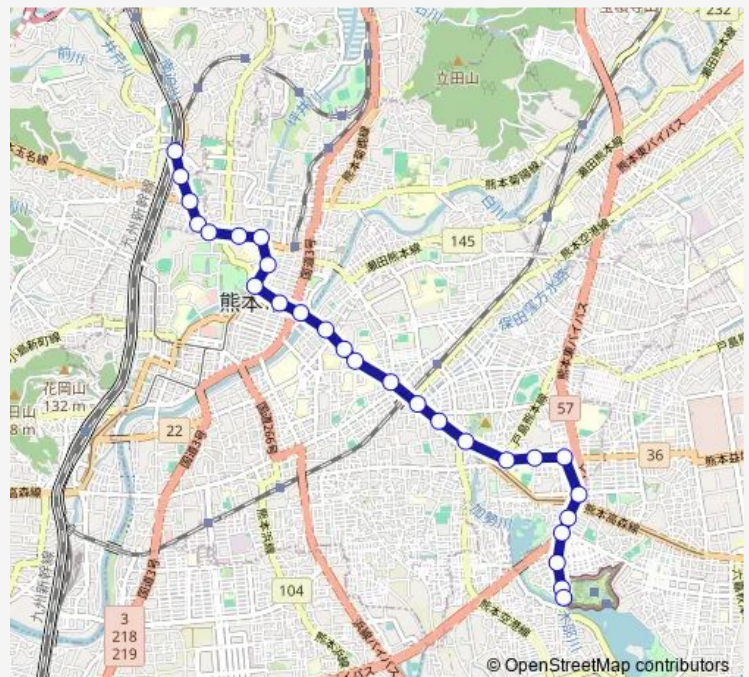

Bus K1-2 : 上熊本駅→壺井橋→市役所→県庁→画図橋

[Go to website](#)

Direction

上熊本駅前 — 画図橋

27 stops

[Open route schedule](#)

上熊本駅前

県立体育館北口

県立体育館前

京町口

新堀橋

磐根橋

壺井橋

城東町

市役所前・日本郵政横

通町筋

水道町

九品寺交差点

交通局前

九州学院前

味噌天神 (電車通り)

水前寺駅通り

国府

水前寺公園前 (電車通り)

砂取校前

熊本県庁前

北窪

Route schedule

上熊本駅前 — 画図橋

Monday 08:14-16:28

Tuesday 08:14-16:28

Wednesday 08:14-16:28

Thursday 08:14-16:28

Friday 08:14-16:28

Saturday 09:55-16:37

Sunday 10:00-16:20

Route info

Direction: 上熊本駅前

Stops: 27

Trip Duration: 0 hour 34 min

■ K1-2 : 上熊本駅→壺井橋→市役所→県庁→画図橋