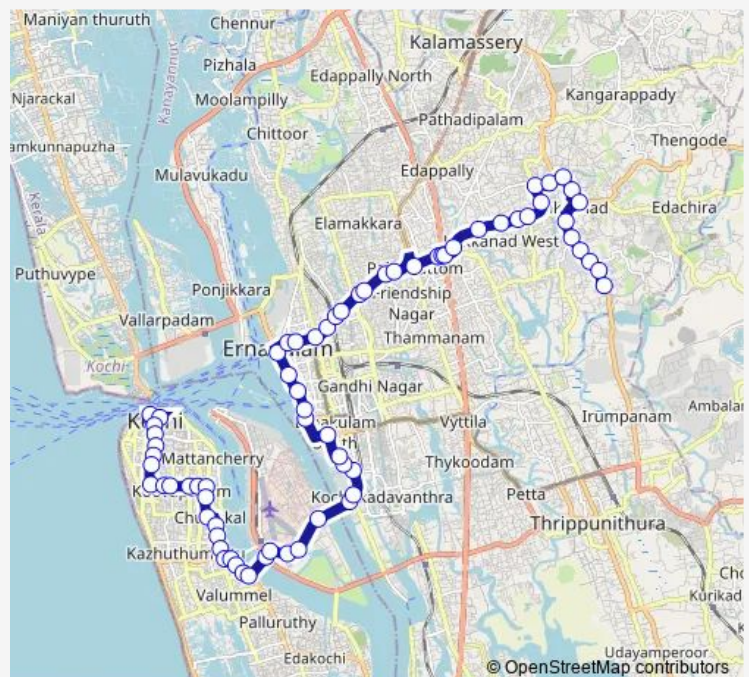

Thursday 06:00

Friday 06:00

Saturday 06:00

Sunday 06:00

Route info

Direction: Fort Kochi Stand

Stops: 71

Trip Duration: 1 hour 20 min