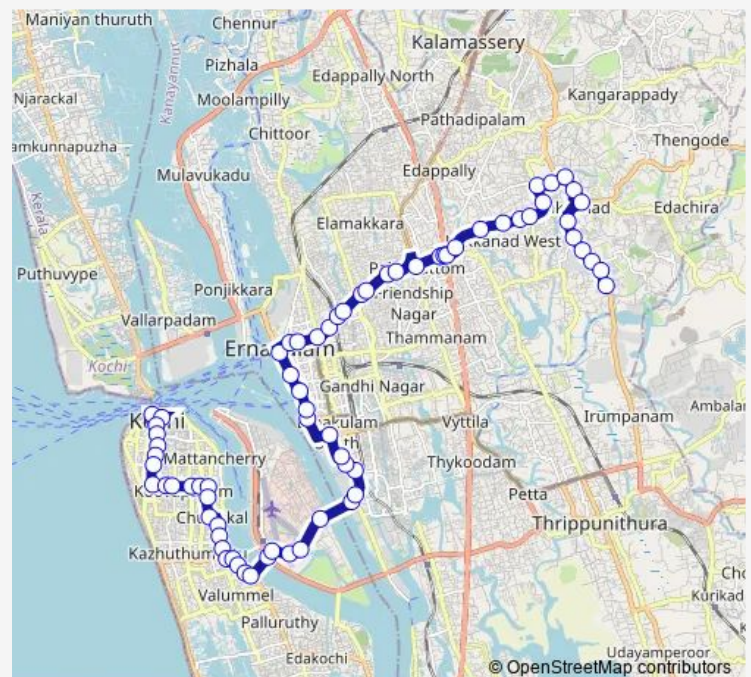

Thursday 06:00

Friday 06:00

Saturday 06:00

Sunday 06:00

Route info

Direction: Fort Kochi Stand

Stops: 71

Trip Duration: 1 hour 20 min