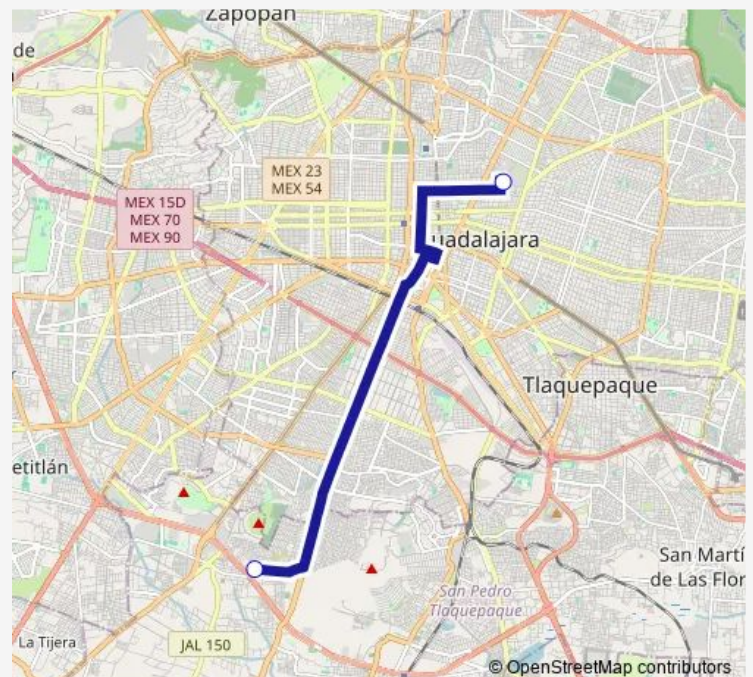

Direction

Crisantemo — Centro Médico de Occidente

2 stops

[Open route schedule](#)

Crisantemo

Centro Médico de Occidente

Route schedule

Crisantemo — Centro Médico de Occidente

Monday	05:20
Tuesday	05:20
Wednesday	05:20
Thursday	05:20
Friday	05:20
Saturday	05:20
Sunday	05:20

Route info

Direction: Crisantemo

Stops: 2

Trip Duration: 1 hour 5 min

Direction

Centro Médico de Occidente — Crisantemo

2 stops

[Open route schedule](#)

Centro Médico de Occidente

Crisantemo

Route schedule

Centro Médico de Occidente — Crisantemo

Monday	06:25
Tuesday	06:25
Wednesday	06:25
Thursday	06:25
Friday	06:25
Saturday	06:25
Sunday	06:25

Route info

Direction: Centro Médico de Occidente

Stops: 2

Trip Duration: 1 hour 2 min

T14B-C03-1 Bus time schedules and route maps are available in an offline PDF at busmaps.com. Use the busmaps.com website to see live bus times, train schedule or subway schedule, and step-by-step directions for all public transit in Guadalajara