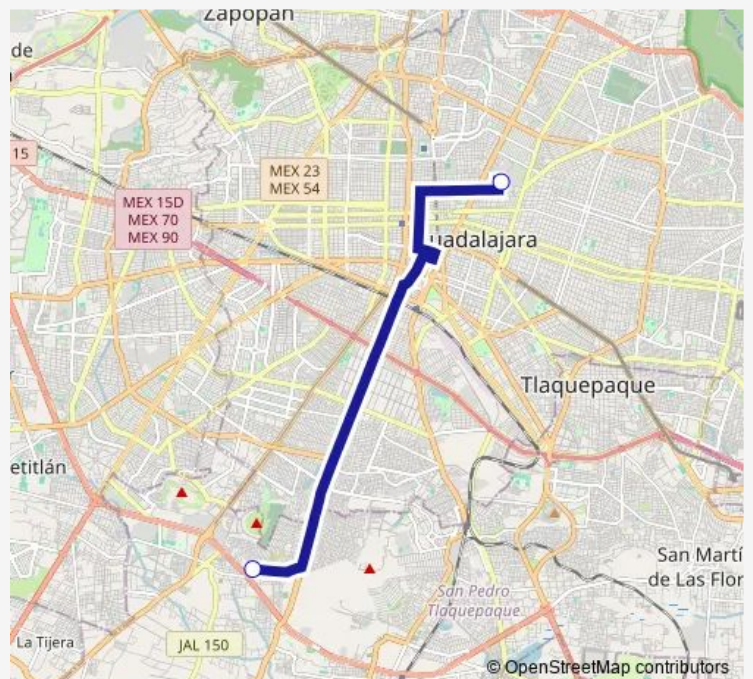

### Direction

Crisantemo — Centro Médico de Occidente

2 stops

[Open route schedule](#)

Crisantemo

Centro Médico de Occidente

### Route schedule

Crisantemo — Centro Médico de Occidente

Monday 05:20

Tuesday 05:20

Wednesday 05:20

Thursday 05:20

Friday 05:20

Saturday 05:20

### Route info

Direction: Crisantemo

Stops: 2

Trip Duration: 1 hour 5 min

**Direction**

Centro Médico de Occidente — Crisantemo

2 stops

[Open route schedule](#)

## Route info

Direction: Centro Médico de Occidente

Stops: 2

Trip Duration: 1 hour 2 min

T14b-C03-1 Bus time schedules and route maps are available in an offline PDF at [busmaps.com](https://busmaps.com). Use the [busmaps.com](https://busmaps.com) website to see live bus times, train schedule or subway schedule, and step-by-step directions for all public transit in Guadalajara