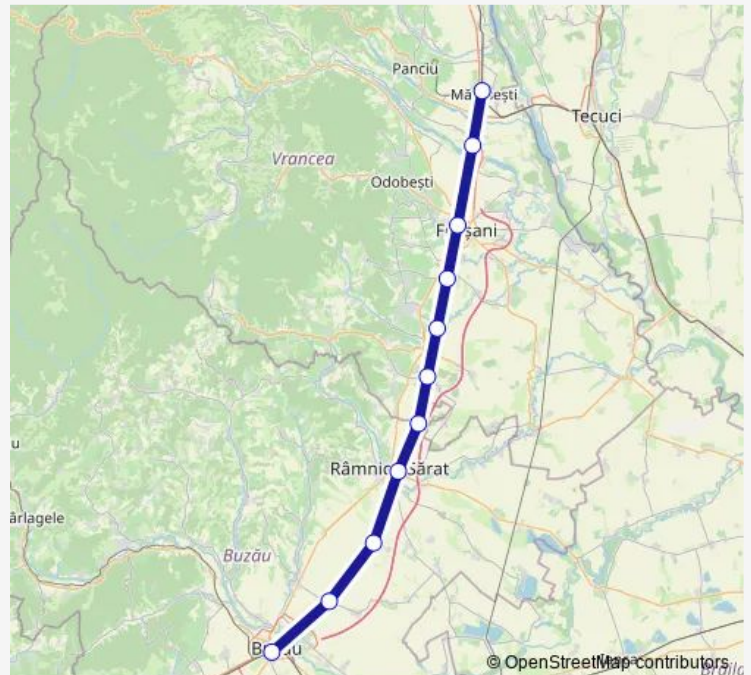

Rail R: Buzău - Mărășești R: Buzău - Boboc Hm. - Zoita Hm.
- Râmnicu Sărat - Voetin h. - Sihlea Hm. - Gugești - Cotești
Hm. - Focșani - Putna Seacă Hm. - Mărășești

[Go to website](#)

Direction

Buzău — Mărășești

11 stops

[Open route schedule](#)

Buzău

Boboc Hm.

Zoita Hm.

Râmnicu Sărat

Voetin h.

Sihlea Hm.

Tuesday 08:04-19:16

Wednesday 08:04-19:16

Thursday 08:04-19:16

Friday 08:04-19:16

Saturday 08:04-19:16

Sunday 08:04-19:16

Route info

Direction: Buzău

Stops: 11

Trip Duration: 1 hour 47 min

■ R: Buzău - Mărășești — R: Buzău - Boboc Hm. - Zoita Hm. - Râmnicu Sărat - Voetin h. - Sihlea Hm. - Gugești - ... **BusMaps**

R: Buzău - Mărășești Rail time schedules and route maps are available in an offline PDF at busmaps.com. Use the busmaps.com website to see live bus times, train schedule or subway schedule, and step-by-step directions for all public transit in Gagești