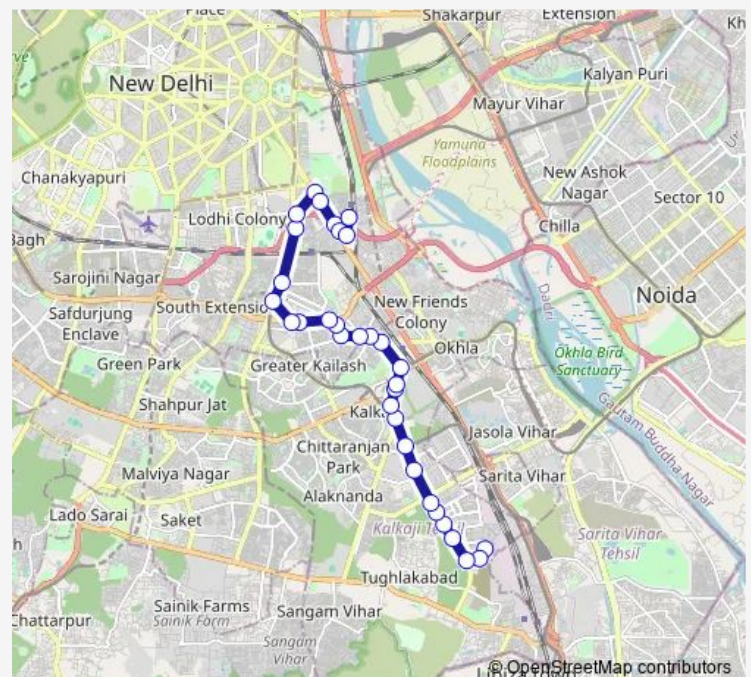

Thursday 05:30-20:26

Friday 05:30-20:26

Saturday 05:30-20:26

Sunday 05:30-20:26

Route info

Direction: Okhla Depot IV CWS li

Stops: 32

Trip Duration: 0 hour 53 min