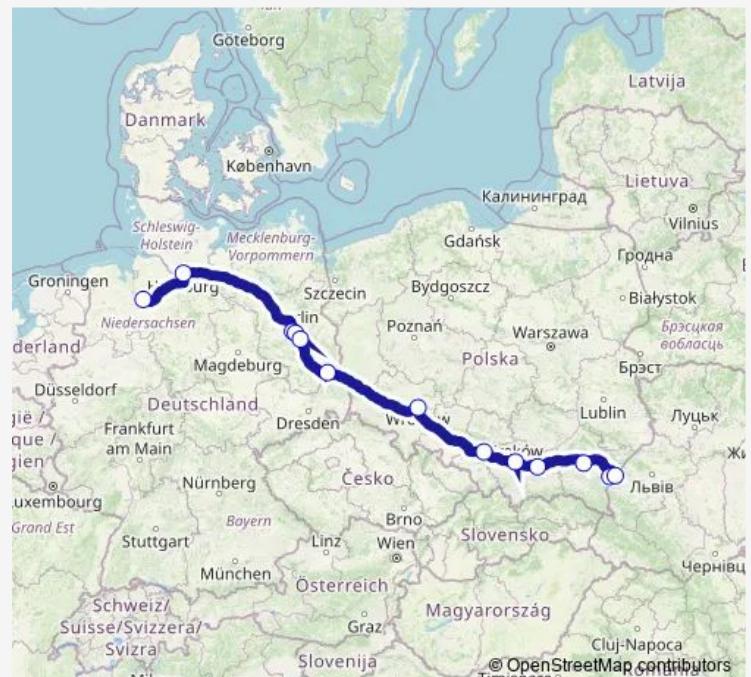

Bus FlixBus N1360A Medyka - Wroclaw - Berlin - Bremen[Go to website](#)**Direction**

Bremen Fernbusterminal — Medyka, Border Crossing

13 stops

[Open route schedule](#)

Bremen Fernbusterminal

Hamburg central bus station

Rzeszow, Bus Station

Przemysl, Bus Station

Medyka, Border Crossing

Route schedule

Bremen Fernbusterminal — Medyka, Border Crossing

Monday 19:50-20:50

Tuesday 19:50-20:50

Wednesday 19:50-20:50

Thursday 19:50-20:50

Friday 19:50-20:50

Saturday 19:50-20:50

Sunday 19:50-20:50

Route info

Direction: Bremen Fernbusterminal

Stops: 13

Trip Duration: 18 hour 25 min

Direction

Medyka, Border Crossing — Bremen Fernbusterminal

13 stops

[Open route schedule](#)

Medyka, Border Crossing

Przemysl, Bus Station

Rzeszow, Bus Station

Brzesko, Bus station