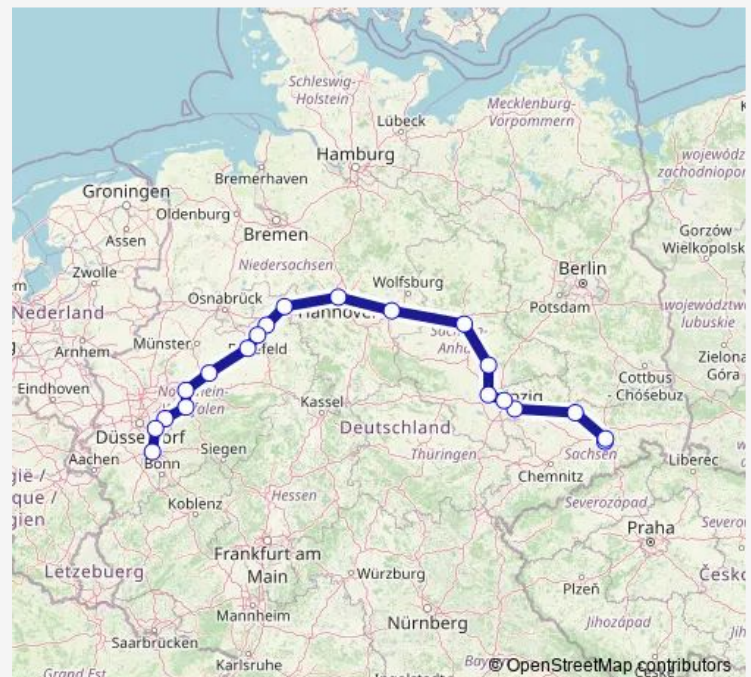

Riesa

Leipzig Hbf

Leipzig/Halle Flughafen

Halle(Saale)Hbf

Köthen

Magdeburg Hbf

Braunschweig Hbf

Hannover Hbf

Minden(Westf)

Herford

Bielefeld Hbf

Gütersloh Hbf

Hamm(Westf)

Dortmund Hbf

Düsseldorf Hbf

Köln Hbf

Route schedule

Dresden Hbf — Köln Hbf

Monday	05:10
Tuesday	05:10
Wednesday	05:10
Thursday	05:10
Friday	—
Saturday	06:37
Sunday	—

Route info

Direction: Dresden Hbf

Stops: 18

Trip Duration: 7 hour 38 min

■ IC 2044

Wednesday 05:10

Thursday 05:10

Friday 05:10

Saturday 06:37

Sunday 06:37

Route info

Direction: Dresden Hbf

Stops: 20