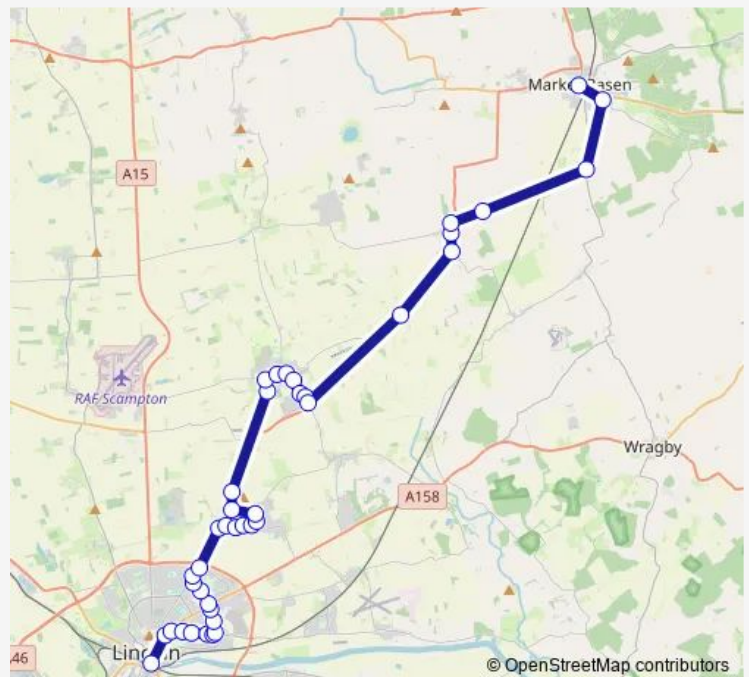

1 Deepdale Lane

The Green

The White Hart PH

Route schedule

Market Place — Central Bus Station

Monday 08:35

Tuesday 08:35

Wednesday 08:35

Thursday 08:35

Friday 08:35

Saturday —

Sunday —

Route info

Direction: Market Place

Stops: 39

Trip Duration: 0 hour 54 min

53A — Lincoln - Market Rasen

Beech Avenue

Cliff Avenue

Beckside Nursery

Letter Box

Waitrose

Browning Drive

Cowper Drive

Sunday —

Route info

Direction: Market Place

Stops: 38

Trip Duration: 1 hour 1 min

Browning Drive

Cowper Drive

Goldsmith Walk