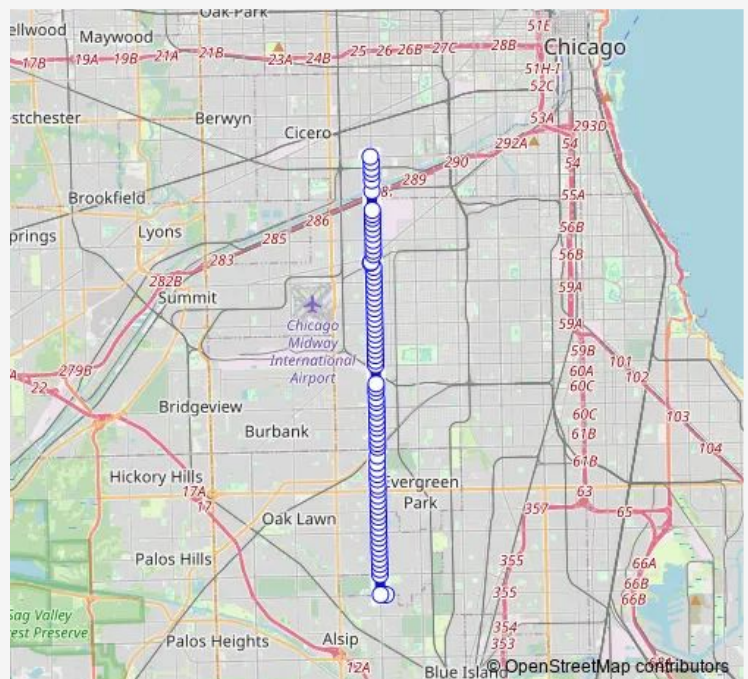

Pulaski & 46th Street

Pulaski & 47th Street

Pulaski & 48th Street

Pulaski & 49th Street

Pulaski & Archer

Pulaski Orange Line Station

Pulaski Orange Line Station

5200 S Pulaski

Pulaski & 53rd Street

### Route schedule

Komensky & 31st Street — 111th Street & Harding Terminal

Monday —

Tuesday —

Wednesday —

Thursday —

Friday —

Saturday 05:25-23:10

### Route info

Direction: Komensky & 31st Street

Stops: 75

Trip Duration: 0 hour 50 min

53a — South Pulaski

Pulaski & 54th Street

Pulaski & 55th Street

Pulaski & 56th Street