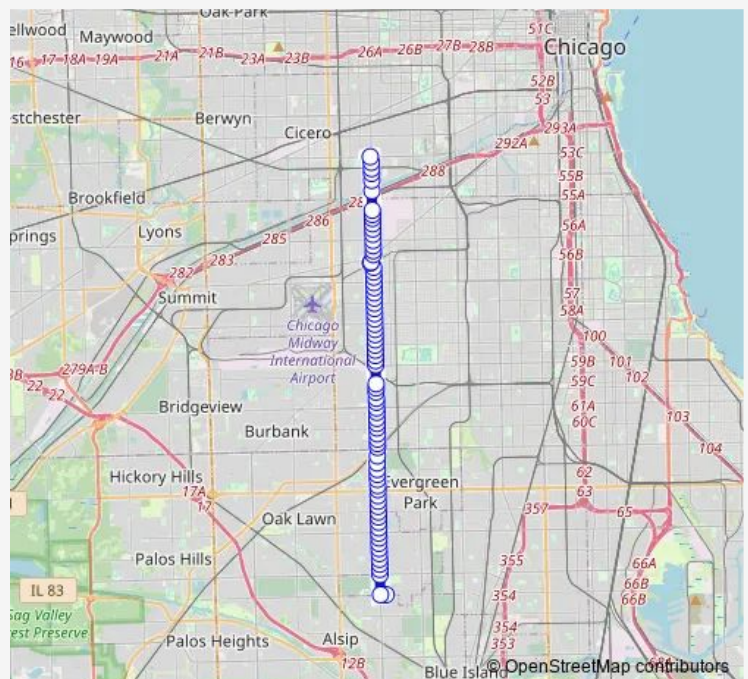

Pulaski & 46th Street

Pulaski & 47th Street

Pulaski & 48th Street

Pulaski & 49th Street

Pulaski & Archer

Pulaski Orange Line Station

Pulaski Orange Line Station

5200 S Pulaski

Pulaski & 53rd Street

### Route schedule

Komensky & 31st Street — 111th Street & Harding Terminal

Monday —

Tuesday —

Wednesday —

Thursday —

Friday —

Saturday 05:25-23:10

### Route info

Direction: Komensky & 31st Street

Stops: 75

Trip Duration: 0 hour 42 min

53A — South Pulaski

Pulaski & 54th Street

Pulaski & 55th Street

Pulaski & 56th Street