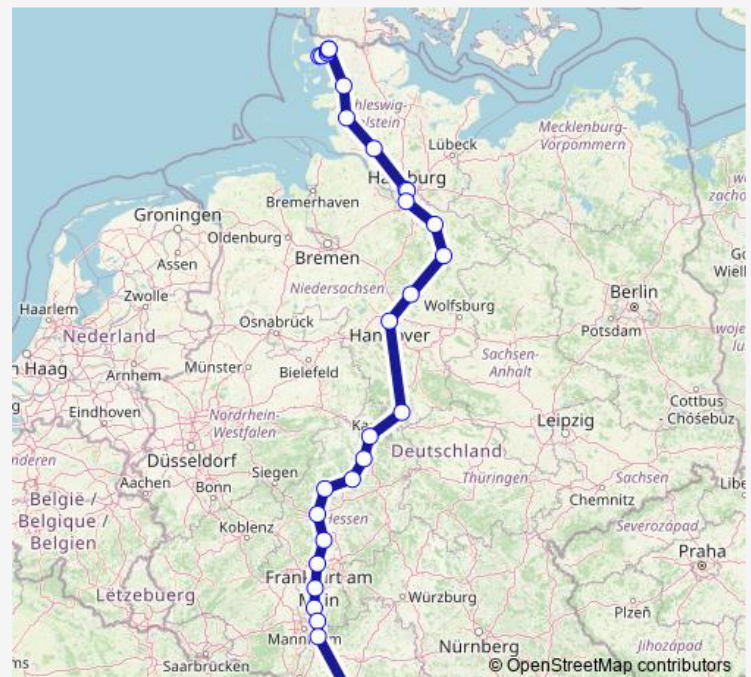

Kassel-Wilhelmshöhe

Göttingen

Hannover Hbf

Celle

Uelzen

Lüneburg

Hamburg-Harburg

Hamburg Hbf

Hamburg Dammtor

### Route schedule

Stuttgart Hbf — Westerland(Sylt)

Monday 08:26-08:57

Tuesday 08:26-08:57

Wednesday 08:26-08:57

Thursday 08:26-08:57

Friday 08:26-08:57

Saturday 08:26-08:57

### Route info

Direction: Stuttgart Hbf

Stops: 26

Trip Duration: 10 hour 37 min

■ IC 26

Itzehoe

Heide(Holst)

Husum