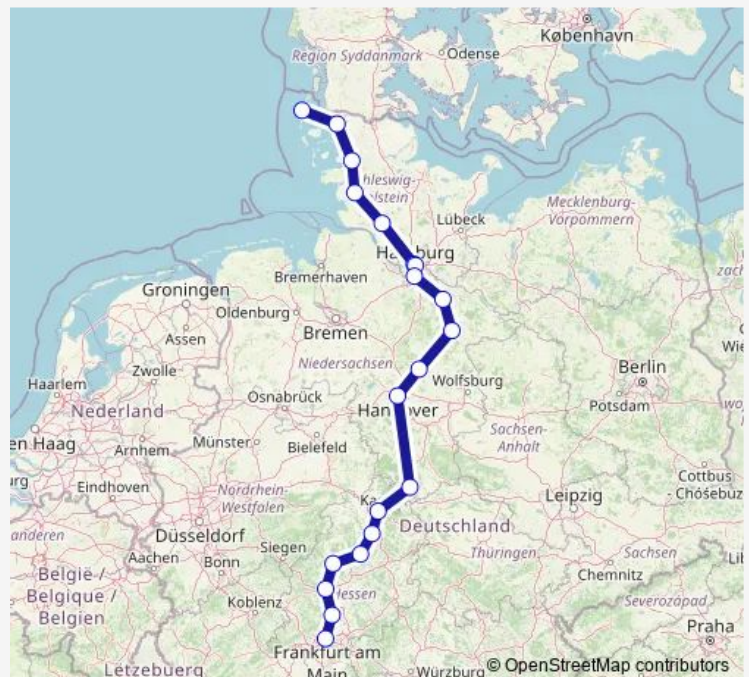

Direction

Hamburg-Altona — Frankfurt(Main)Hbf

16 stops

[Open route schedule](#)

Hamburg-Altona

Hamburg Dammtor

Hamburg Hbf

Hamburg-Harburg

Lüneburg

Uelzen

Celle

Hannover Hbf

Göttingen

Kassel-Wilhelmshöhe

Wabern(Bz Kassel)

Treysa

Marburg(Lahn)

Gießen

Bahnhof, Friedberg (Hessen)

Frankfurt(Main)Hbf

Route schedule

Hamburg-Altona — Frankfurt(Main)Hbf

Monday 14:12

Tuesday —

Wednesday —

Thursday —

Friday —

Saturday —

Sunday —

Route info

Direction: Hamburg-Altona

Stops: 16

Trip Duration: 4 hour 56 min