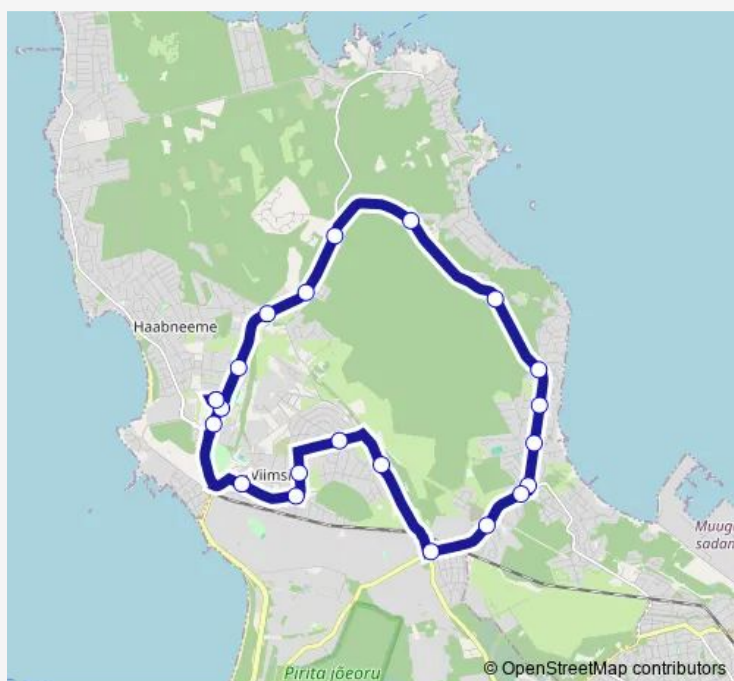

### Route info

Direction: Viimsi keskus 1

Stops: 22

Trip Duration: 0 hour 28 min

V6 — Haabneeme - Tammneeme - Randvere - Mähe - Viimsi - Haabneeme

V6 Bus time schedules and route maps are available in an offline PDF at [busmaps.com](https://busmaps.com). Use the [busmaps.com](https://busmaps.com) website to see live bus times, train schedule or subway schedule, and step-by-step directions for all public transit in Viimsi