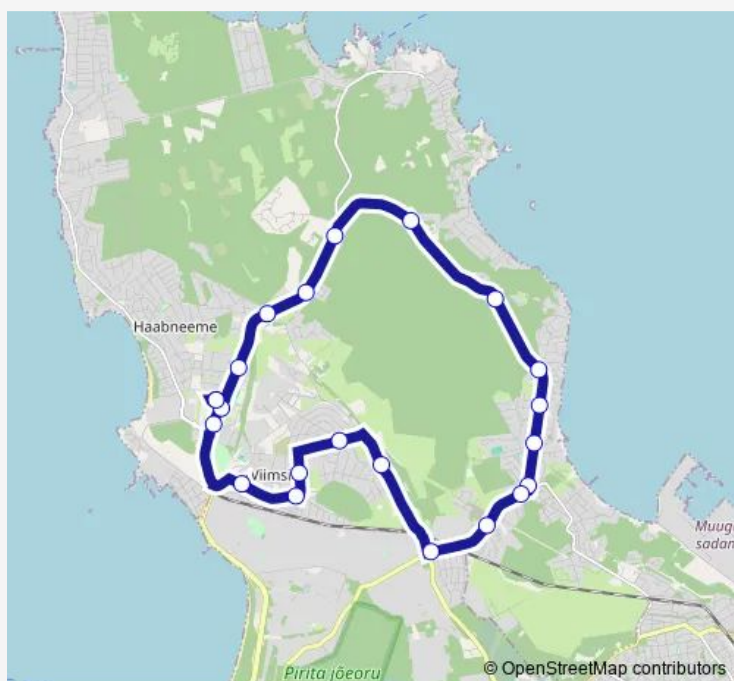

### Route info

Direction: Viimsi keskus 1

Stops: 22

Trip Duration: 0 hour 28 min

V6 — Haabneeme - Tammneeme - Randvere - Mähe - Viimsi - Haabneeme

V6 Bus time schedules and route maps are available in an offline PDF at [busmaps.com](https://busmaps.com). Use the [busmaps.com](https://busmaps.com) website to see live bus times, train schedule or subway schedule, and step-by-step directions for all public transit in Viimsi