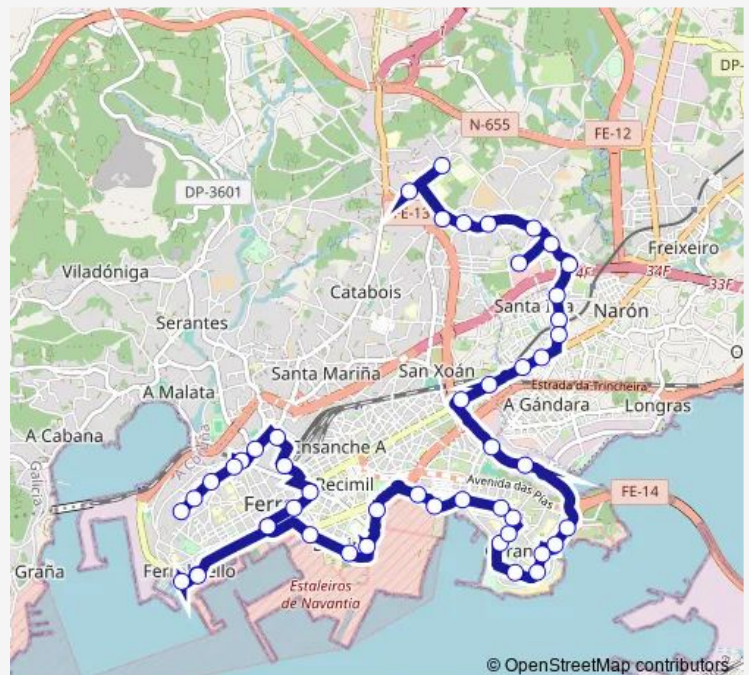

Thursday 16:00-22:00

Friday 16:00-22:00

Saturday 08:00-14:00

Sunday —

Route info

Direction: Hospital Naval

Stops: 49

Trip Duration: 1 hour 0 min

■ XG642037 — Hospital Naval - Canido

BusMaps

Residencia 3ª Idade

Caranza

Masaia

Masaia 2

Instituto Carballo Calero

Galicia De Caranza