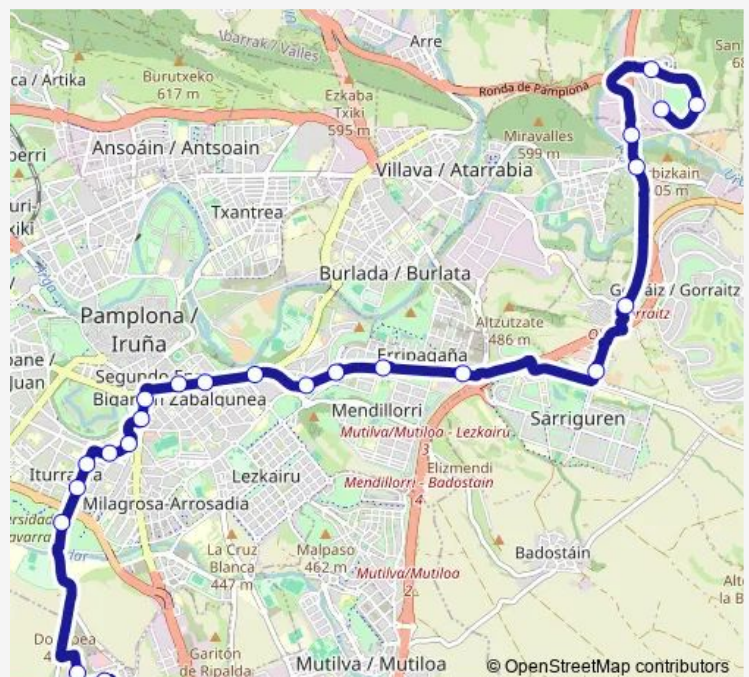

Route schedule

Cordovilla c/ Esquíroz (frente Edif. El Centro) — Oloki
Avda. Esteribar nº 273

Monday	06:35-21:35
Tuesday	06:35-21:35
Wednesday	06:35-21:35
Thursday	06:35-21:35
Friday	06:35-21:35
Saturday	06:35-21:35
Sunday	06:35-21:35

Route info

Direction: Cordovilla c/ Esquíroz (frente Edif. El Centro)

Stops: 22

Trip Duration: 0 hour 50 min

L23 — Cordovilla – Oloki

Direction

Oloki Avda. Esteribar nº 273 — Cordovilla c/ Esquíroz
(frente Edif. El Centro)

Monday 06:25-22:25

Tuesday 06:25-22:25

Wednesday 06:25-22:25

Thursday 06:25-22:25

Friday 06:25-22:25

Saturday 06:25-22:25

Sunday 06:25-22:25

Route info

Direction: Oloki Avda. Esteribar nº 273

Stops: 23

Trip Duration: 1 hour 10 min

L23 Bus time schedules and route maps are available in an offline PDF at busmaps.com. Use the busmaps.com website to see live bus times, train schedule or subway schedule, and step-by-step directions for all public transit in Pamplona