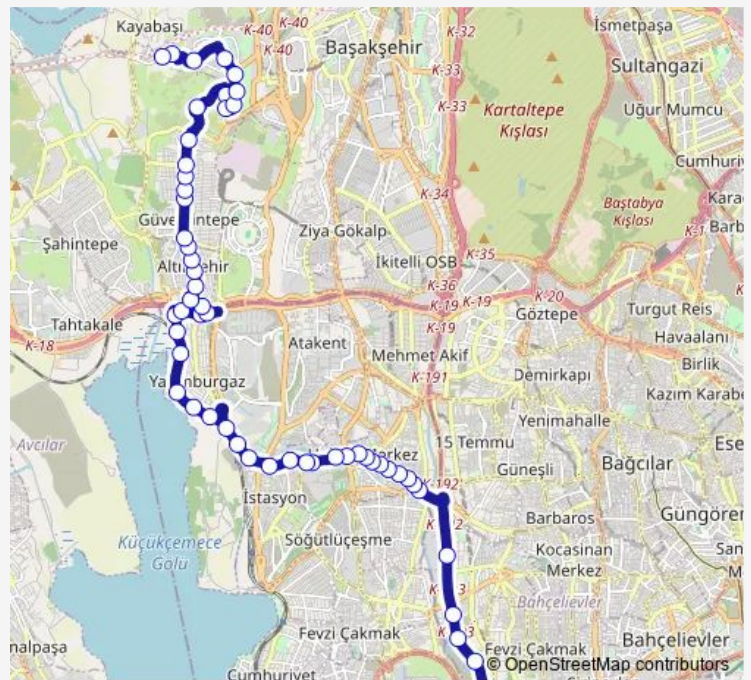

Halkali Meydan

KÜÇÜKÇEKMECE BELEDİYE

Route schedule

Adnan Kahveci Bulvarı — Kayaşehir

Monday	05:55
Tuesday	05:55
Wednesday	05:55
Thursday	05:55
Friday	05:55
Saturday	05:55
Sunday	05:55

Route info

Direction: Adnan Kahveci Bulvarı

Stops: 59

Trip Duration: 1 hour 1 min

**KULELİ - KAYAŞEHİR** — Kuleli - Güvercintepe - Şahintepe - Tahtakale

Mehmet Akif Ersoy Hastanesi

M.Akif Ersoy Hastane

Turgut Özal Bulvari

YENİDOĞAN

KONUTBİRLİK KÖPRÜSÜ