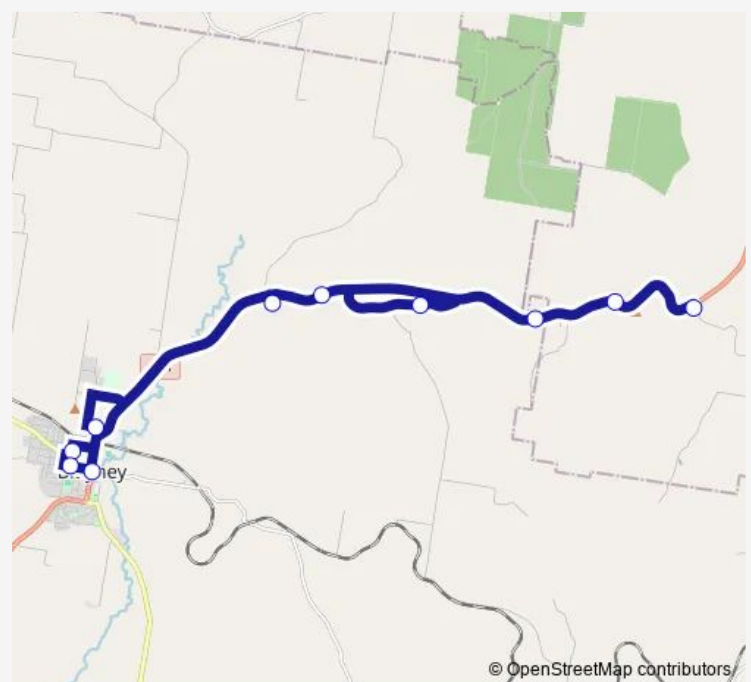

Martin St At Adelaide St

Route schedule

St Joseph's Primary School, Hill St — Martin St At Adelaide St

Monday 15:23

Tuesday 15:23

Wednesday 15:23

Thursday 15:23

Friday 15:23

Saturday —

Sunday —

Route info

Direction: St Joseph's Primary School, Hill St

Stops: 10

Trip Duration: 1 hour 0 min

Direction

Martin St At Adelaide St — Blayney High School, Water St

11 stops

[Open route schedule](#)

Martin St At Adelaide St

2600 Mid Western Hwy

Bathampton Rd Before Mid Western Hwy

Mid Western Hwy Opp 2460

Mid Western Hwy At Kellys Rd

188 Walkoms Rd

Monday 07:45

Tuesday 07:45

Wednesday 07:45

Thursday 07:45

Friday 07:45

Saturday —

Sunday —

Route info