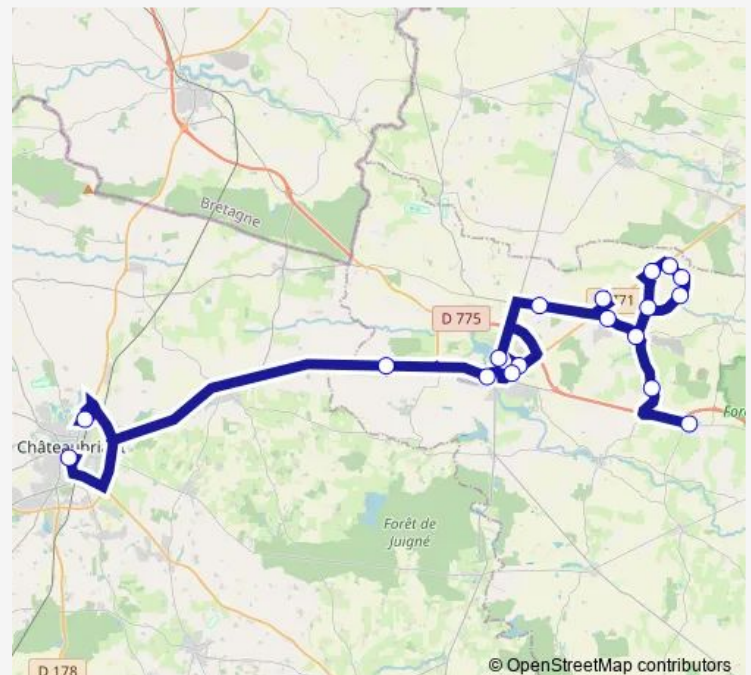

Direction

Centre (Vergonnes) — Etab : Collège Saint Joseph

18 stops

[Open route schedule](#)

Centre (Vergonnes)

La Miotterie (Chazé-Henry)

La Cochinière (Chazé-Henry)

Le Plessis Galleron (Chazé-Henry)

Collège Public (Pouance)

Route de Laval (Pouancé)

Rue de la Libération (Pouancé)

L'Hotellerie (Pouancé)

Etab : Lycée Polyvalent Guy Moquet

Etab : Collège Saint Joseph

Route schedule

Centre (Vergonnes) — Etab : Collège Saint Joseph

Monday 07:38

Tuesday 07:38

Wednesday 07:38

Thursday 07:38

Friday 07:38

Saturday —

Sunday —

Route info

Direction: Centre (Vergonnes)

Stops: 18

Trip Duration: 1 hour 10 min

D 178

© OpenStreetMap contributors

Chateaubriant / Ombree D'Anjou

BusMaps

Chateaubriant / Ombree D'Anjou Bus time schedules and route maps are available in an offline PDF at busmaps.com. Use the busmaps.com website to see live bus times, train schedule or subway schedule, and step-by-step directions for all public transit in Chaze-Henry